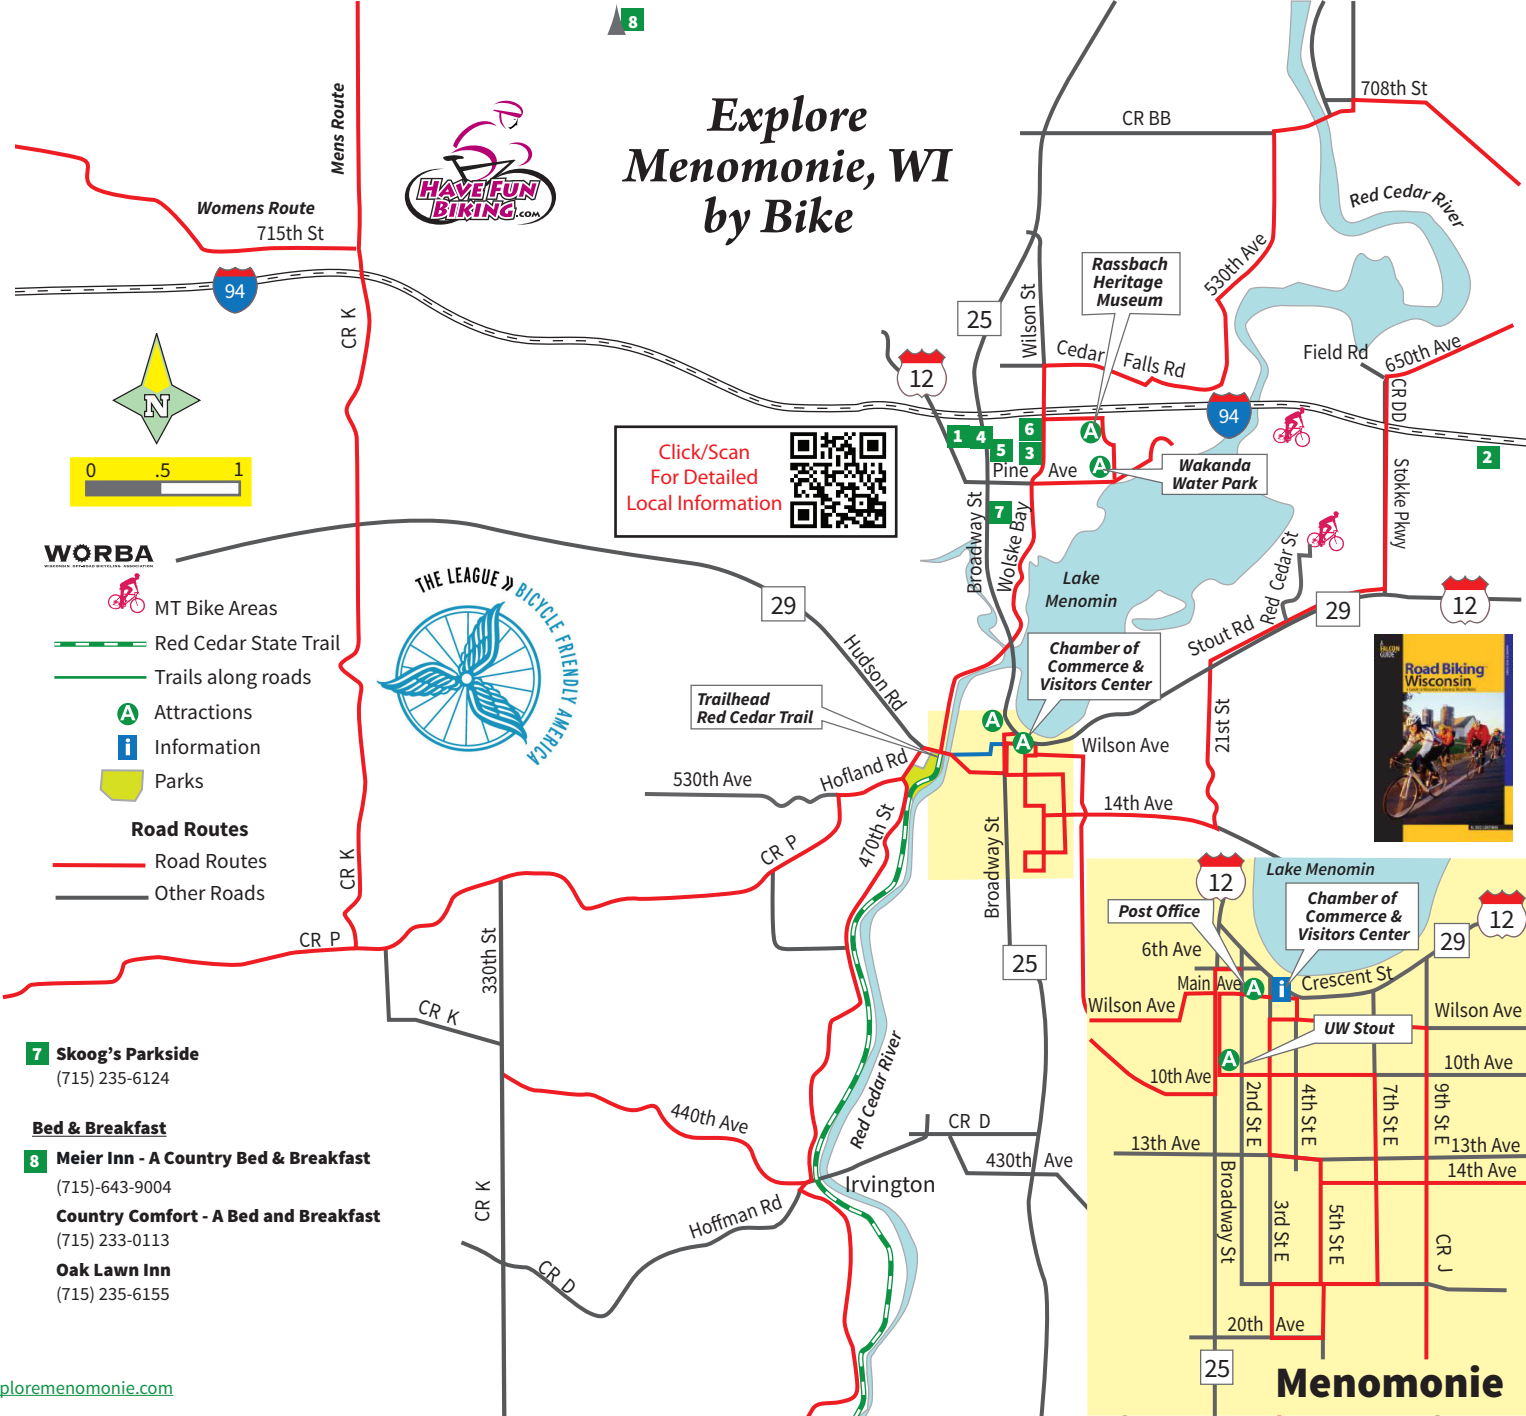

**COME FOR THE HILLS.  
CONQUER THE CLIMBS.  
STAY FOR THE PARTY.**

**To Register, Visit  
SadisticCentury.com**

# Explore Menomonie, WI by Bike

**WORBA**

- MT Bike Areas
- Red Cedar State Trail
- Trails along roads
- Attractions
- Information
- Parks
- Road Routes**
- Road Routes
- Other Roads

Click/Scan For Detailed Local Information

- M** Area Maps
- Dunn Co Bike Map
  - North Star Race Course
  - Red Cedar Trail

**Hotel/Motel**

- 1 AmericInn**  
(715) 235-4800
- 2 Quality Inn & Suites**  
(715) 233-1500
- 3 Country Inn & Suites**  
(715) 235-5664
- 4 Econo Lodge Inn & Suites**  
(715) 235-9651
- 5 Super 8**  
(715) 235-8889
- 6 Motel 6**  
(715) 235-6901