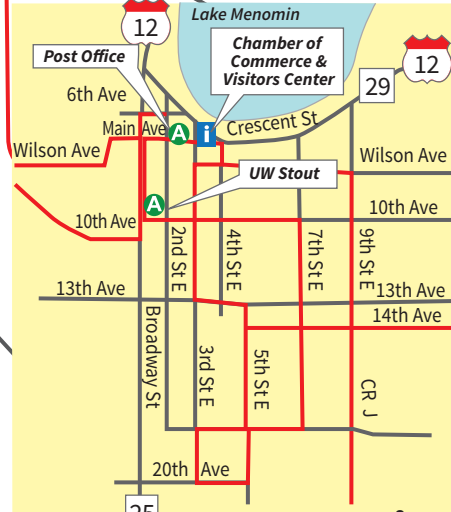

**COME FOR THE HILLS.
CONQUER THE CLIMBS.
STAY FOR THE PARTY.**

**To Register, Visit
SadisticCentury.com**

Explore Menomonie, WI by Bike

WORBA

- MT Bike Areas
- Red Cedar State Trail
- Trails along roads
- Attractions
- Information
- Parks
- **Road Routes**
- Road Routes
- Other Roads

Click/Scan For Detailed Local Information

1. **M** Area Maps
2. ☐ Dunn Co Bike Map
   - ☐ North Star Race Course
   - ☐ Red Cedar Trail

Hotel/Motel

- **1 AmericInn**
  (715) 235-4800
- **2 Quality Inn & Suites**
  (715) 233-1500
- **3 Country Inn & Suites**
  (715) 235-5664
- **4 Econo Lodge Inn & Suites**
  (715) 235-9651
- **5 Super 8**
  (715) 235-8889
- **6 Motel 6**
  (715) 235-6901

- **7 Skoog's Parkside**
  (715) 235-6124

Bed & Breakfast

- **8 Meier Inn - A Country Bed & Breakfast**
  (715)-643-9004
- **Country Comfort - A Bed and Breakfast**
  (715) 233-0113
- **Oak Lawn Inn**
  (715) 235-6155

For More Information: www.exploremenomonie.com

Menomonie