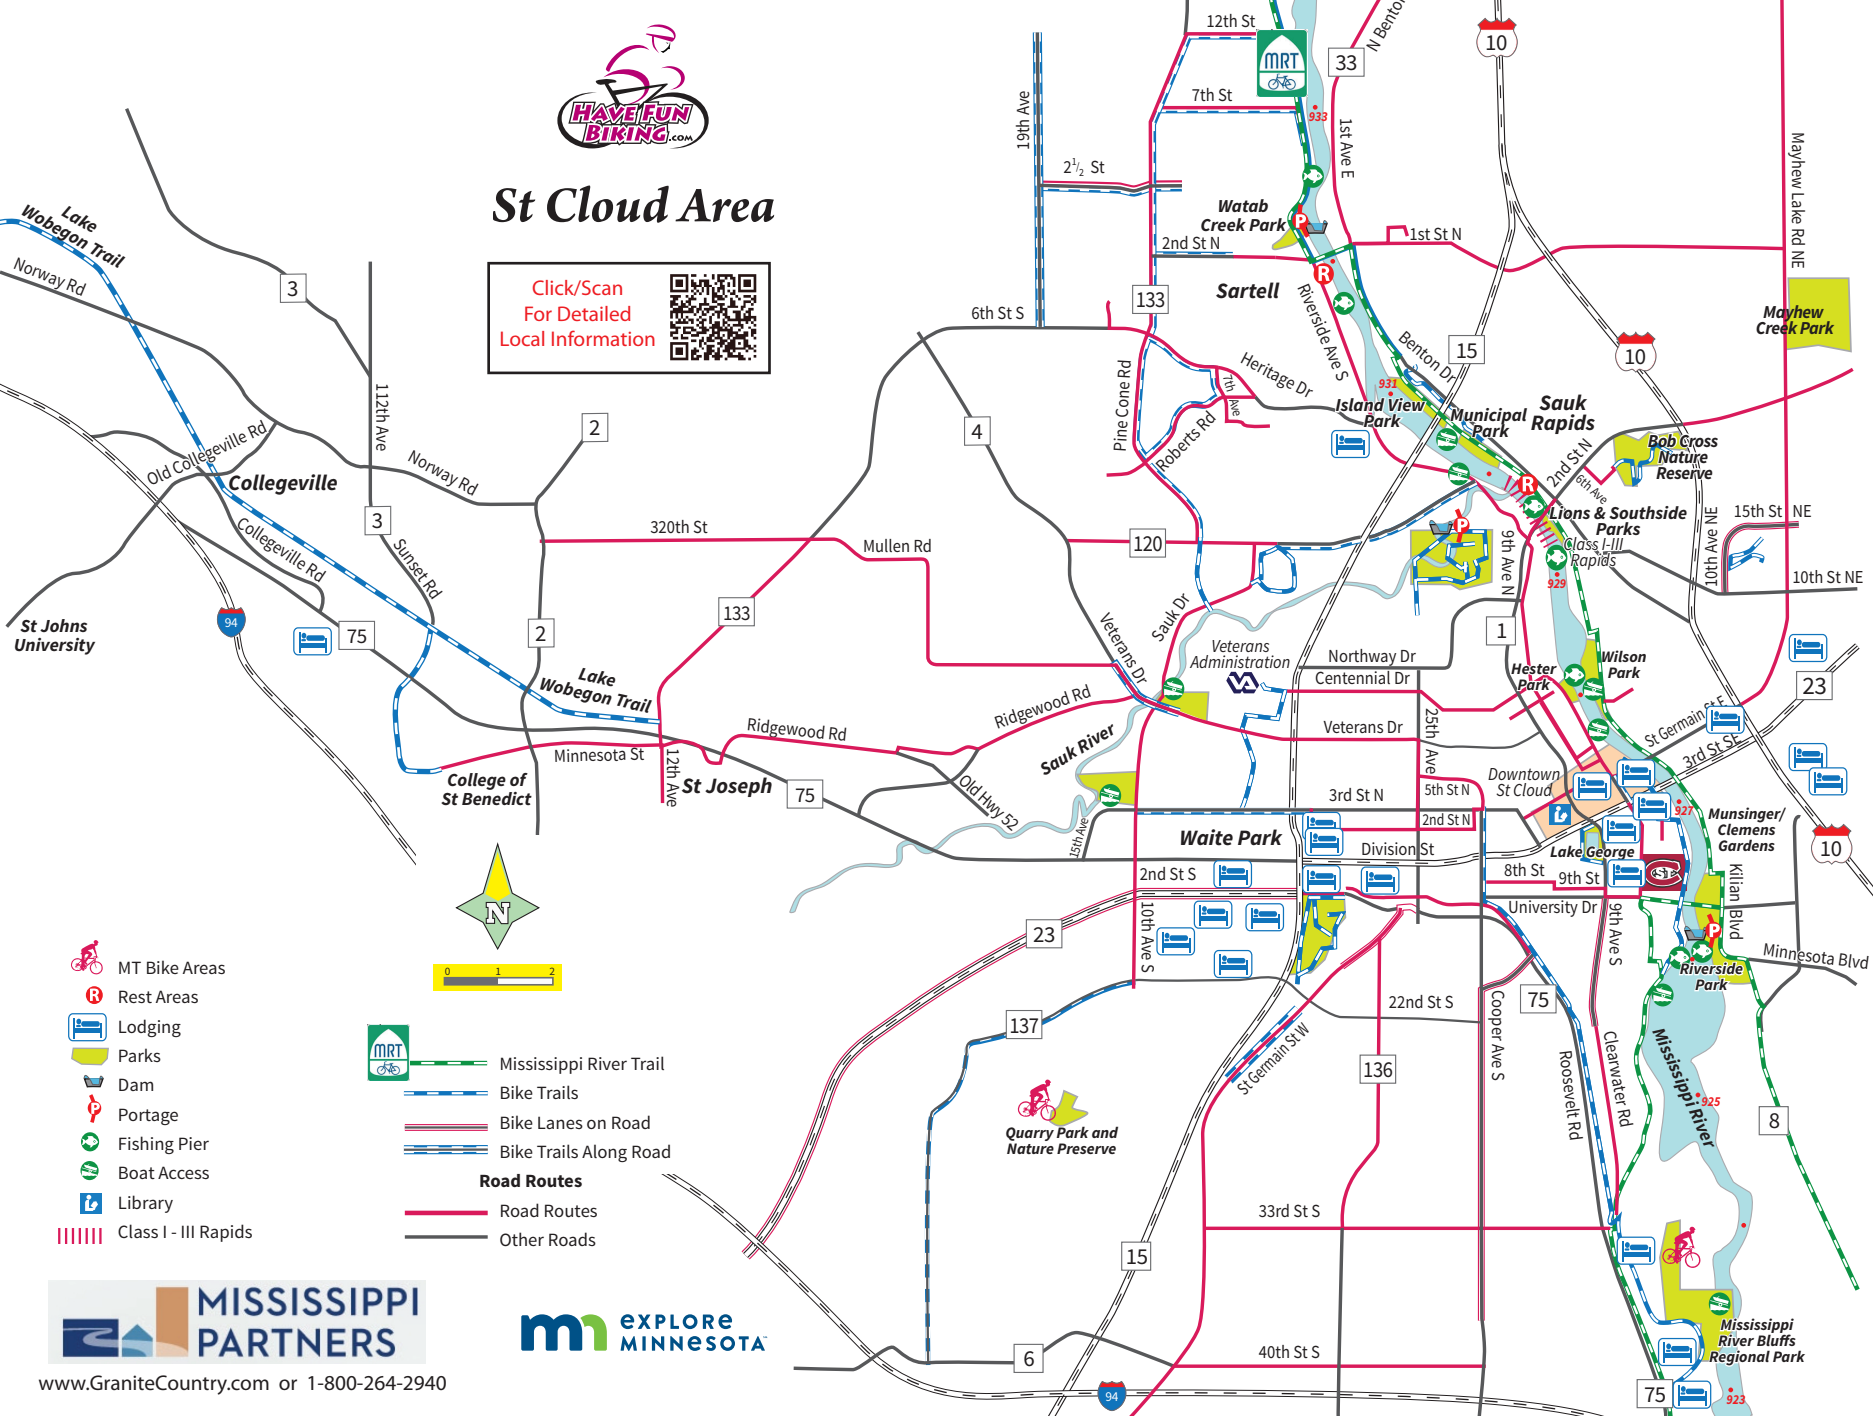

# St Cloud Area

Click/Scan For Detailed Local Information

- MT Bike Areas
- Rest Areas
- Lodging
- Parks
- Dam
- Portage
- Fishing Pier
- Boat Access
- Library
- Class I - III Rapids

- Mississippi River Trail
  - Bike Trails
  - Bike Lanes on Road
  - Bike Trails Along Road
- Road Routes**
- Road Routes
  - Other Roads