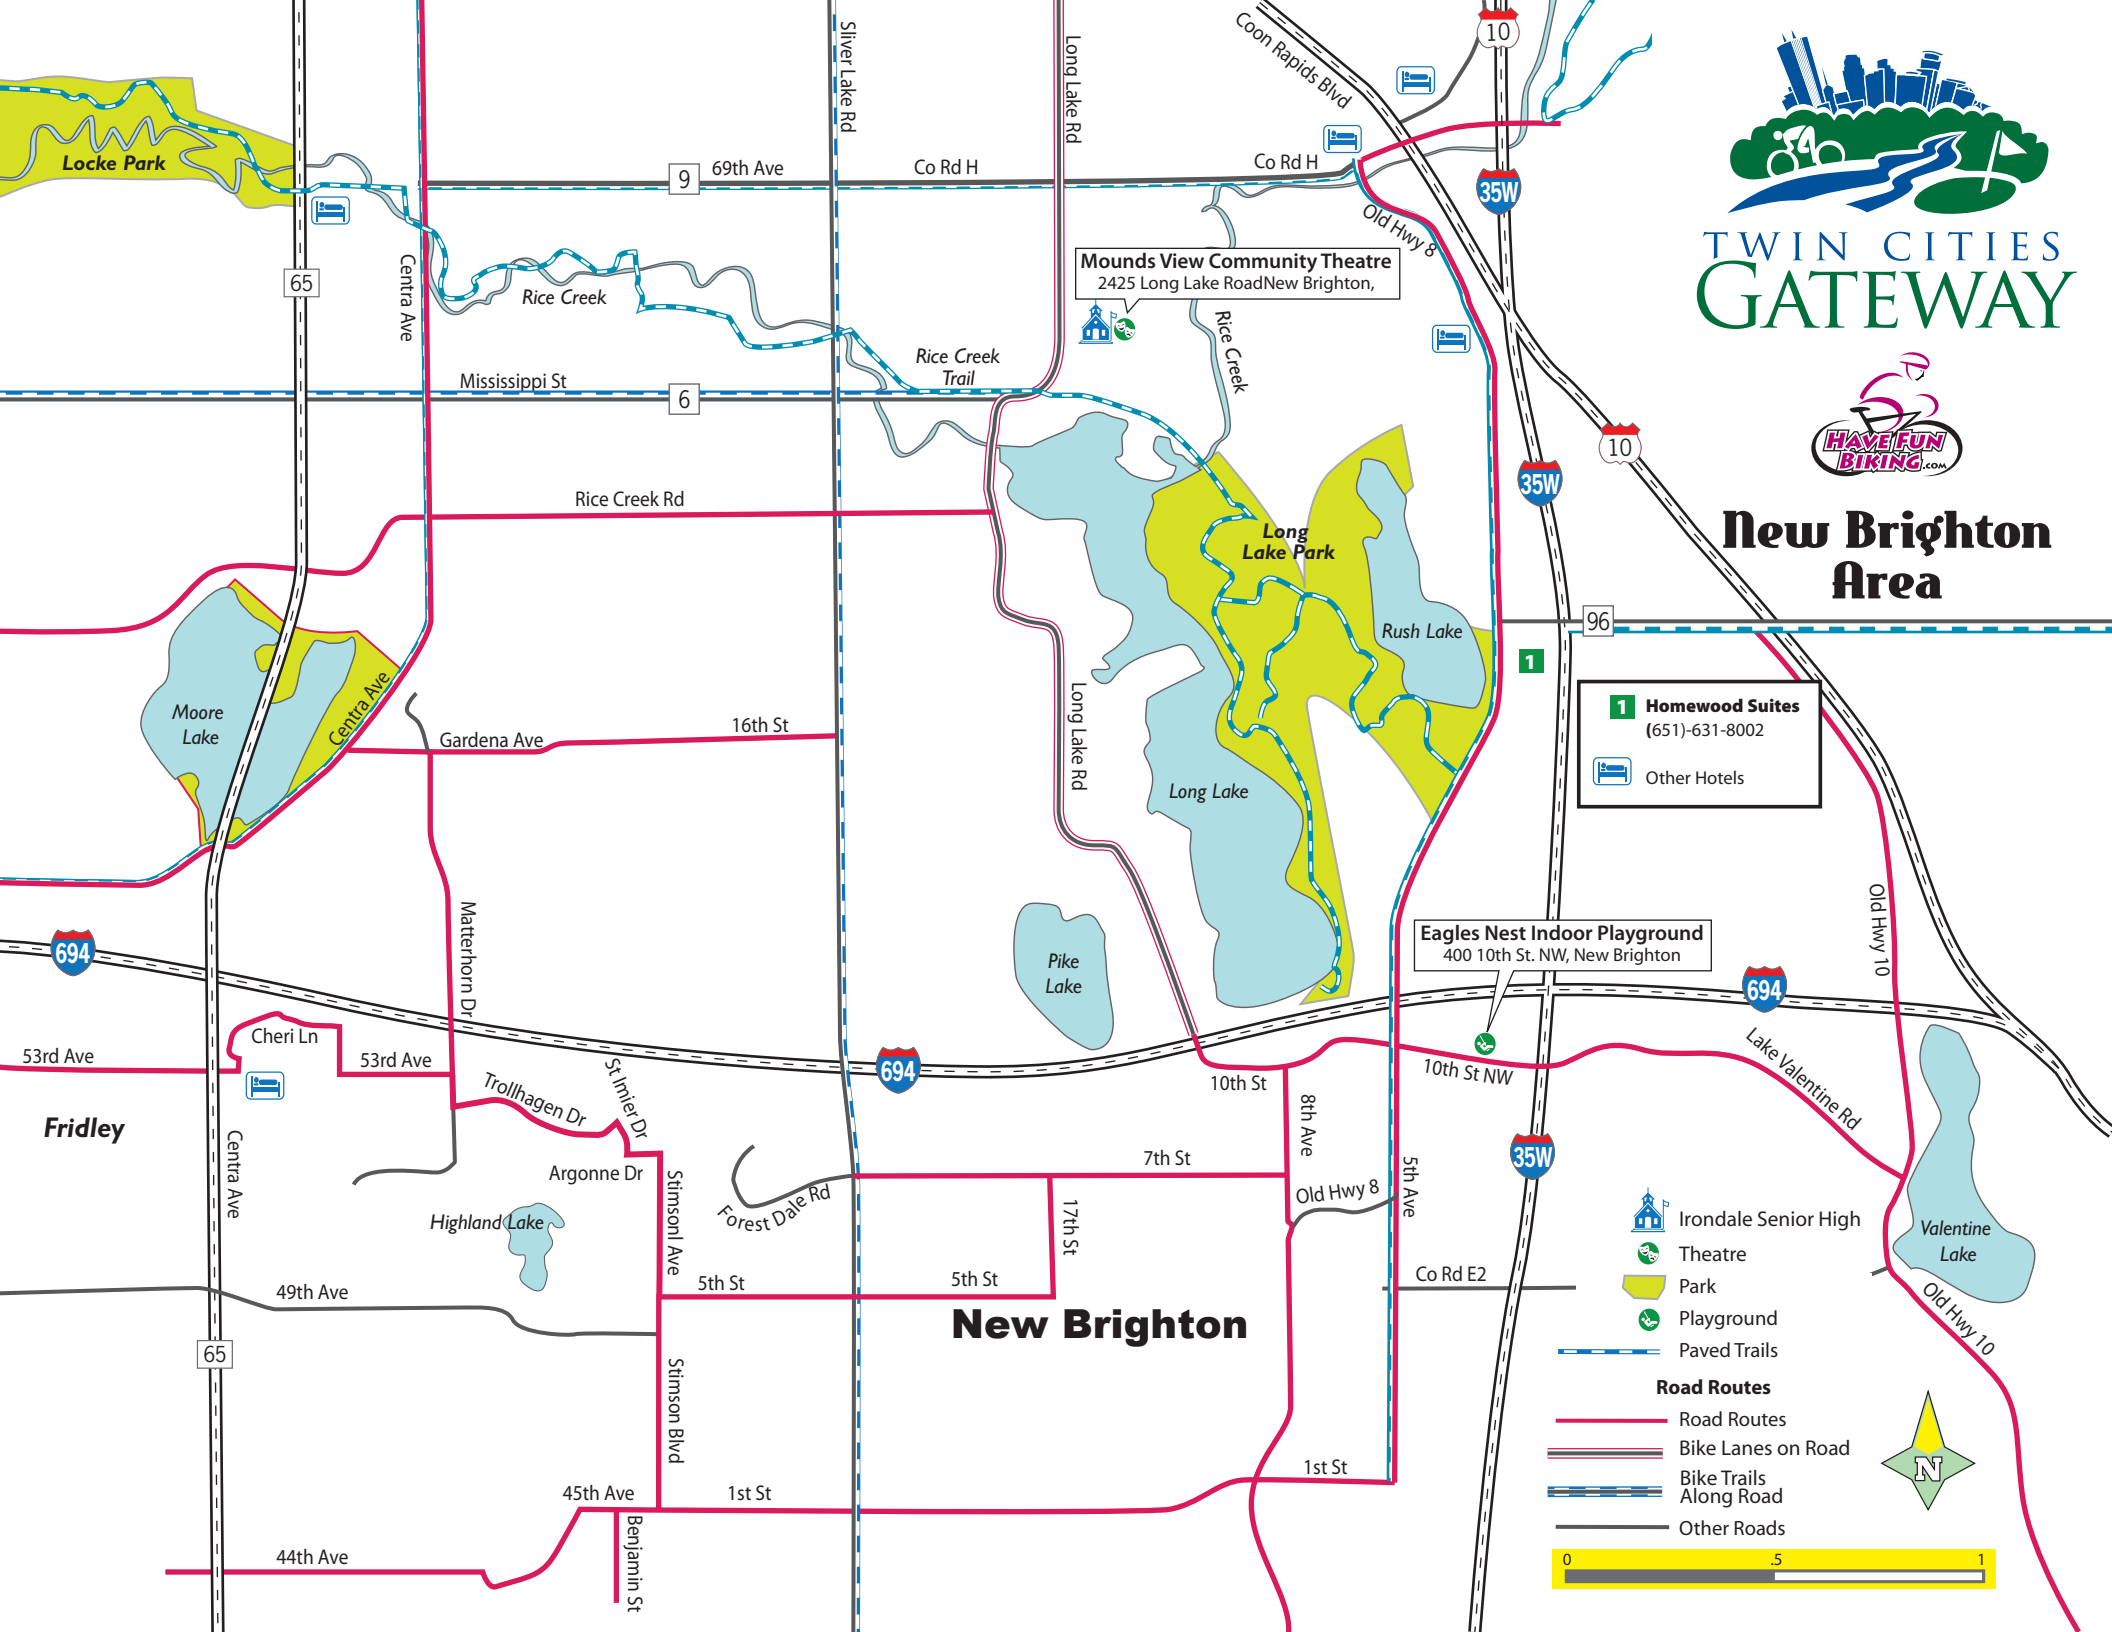

TWIN CITIES GATEWAY

New Brighton Area

Mounds View Community Theatre
2425 Long Lake Road New Brighton,

1 Homewood Suites
(651)-631-8002
Other Hotels

Eagles Nest Indoor Playground
400 10th St. NW, New Brighton

- Irondale Senior High
- Theatre
- Park
- Playground
- Paved Trails

Road Routes

- Road Routes
- Bike Lanes on Road
- Bike Trails Along Road
- Other Roads