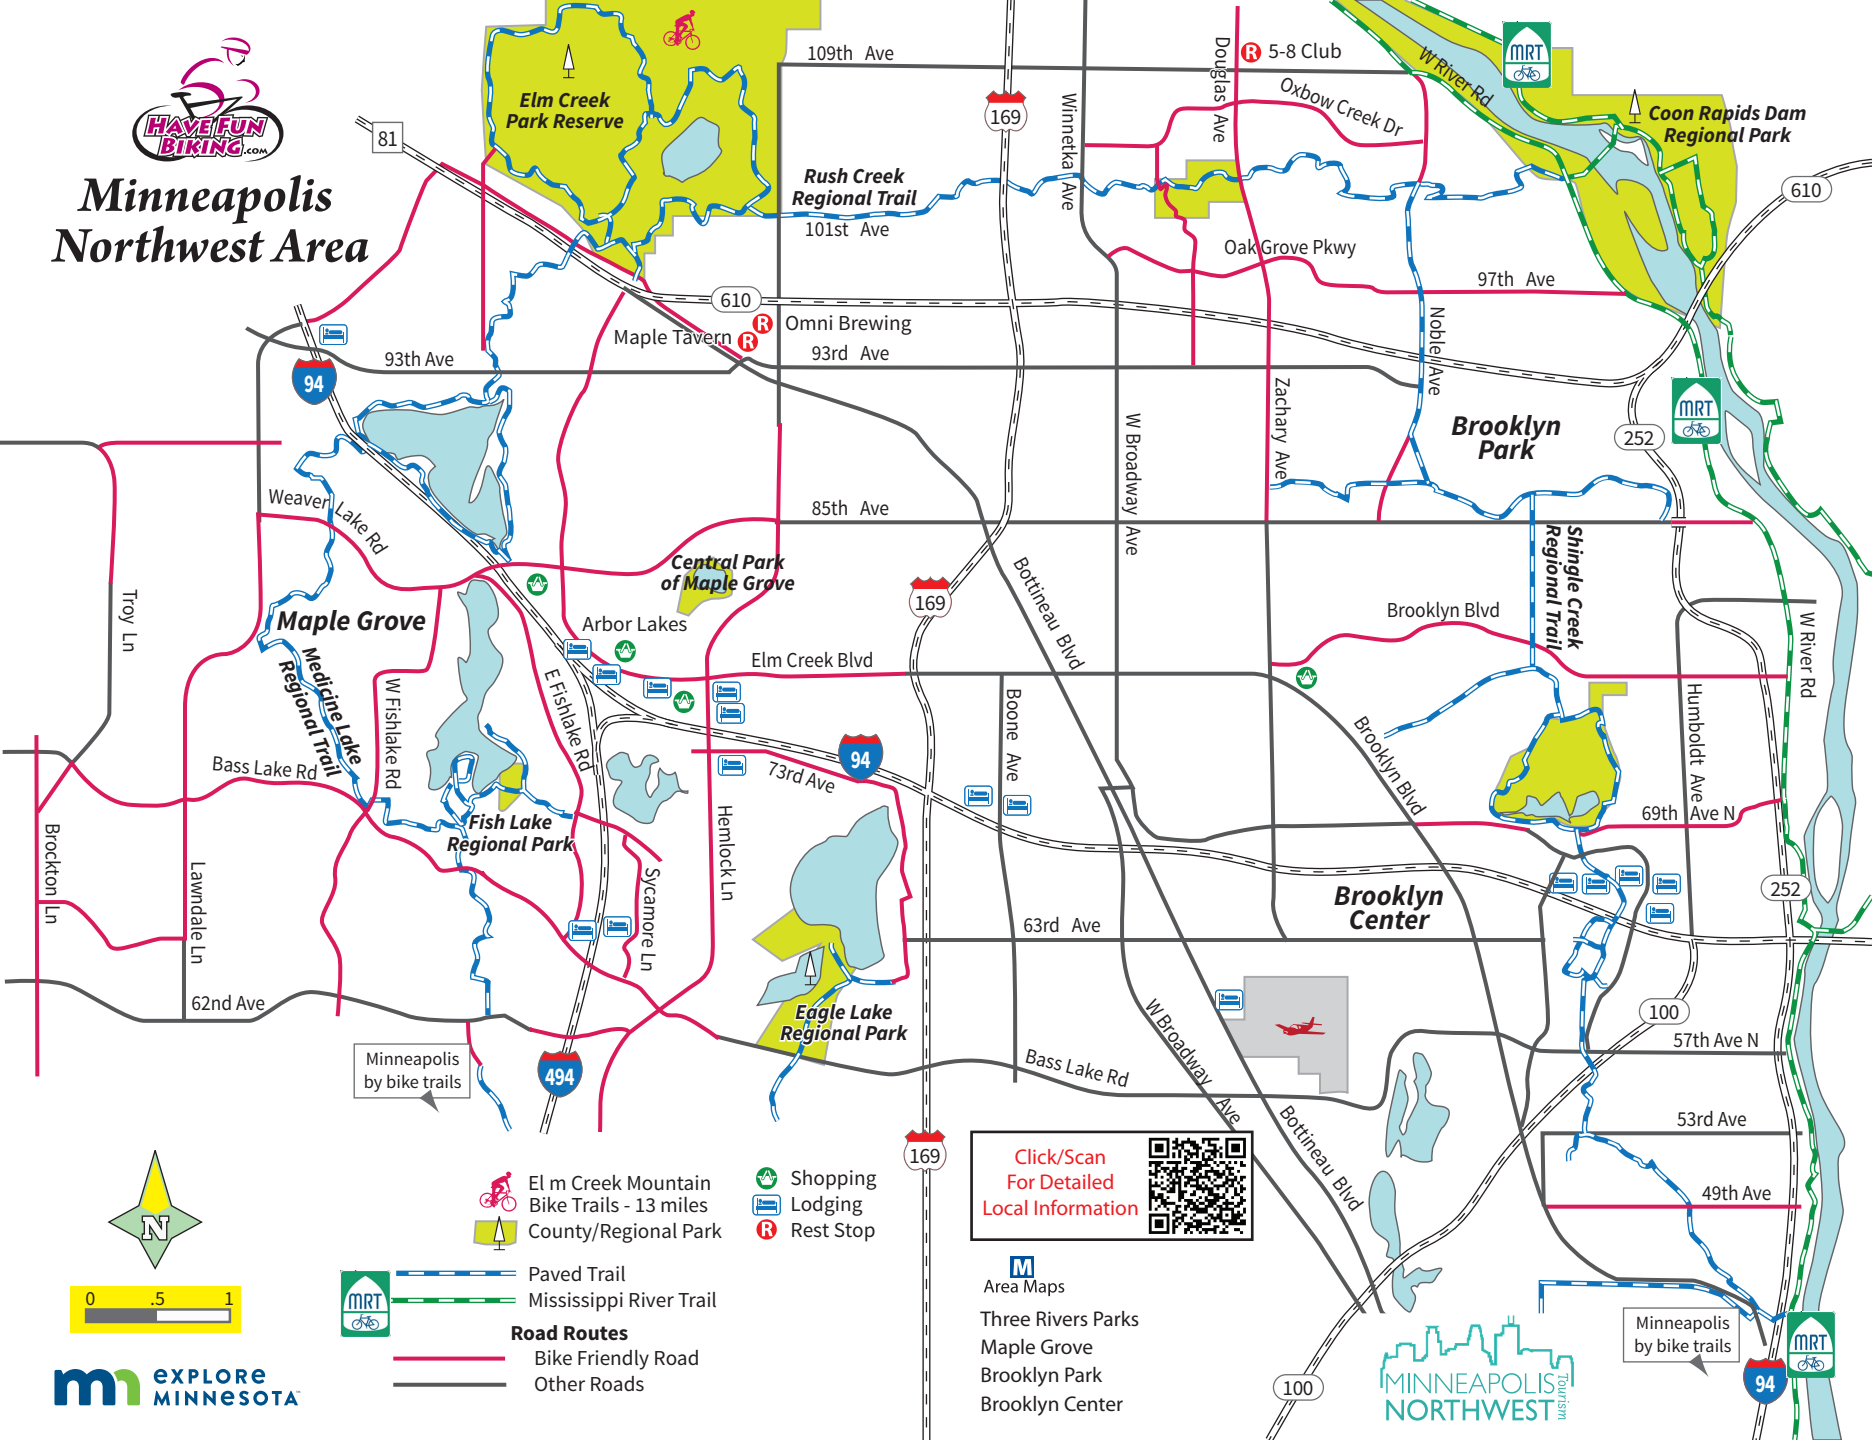

Minneapolis Northwest Area

- El m Creek Mountain Bike Trails - 13 miles
- County/Regional Park
- Shopping
- Lodging
- Rest Stop

- Paved Trail
- Mississippi River Trail

Road Routes

- Bike Friendly Road
- Other Roads

Click/Scan For Detailed Local Information

- Area Maps
- Three Rivers Parks
- Maple Grove
- Brooklyn Park
- Brooklyn Center

Minneapolis by bike trails