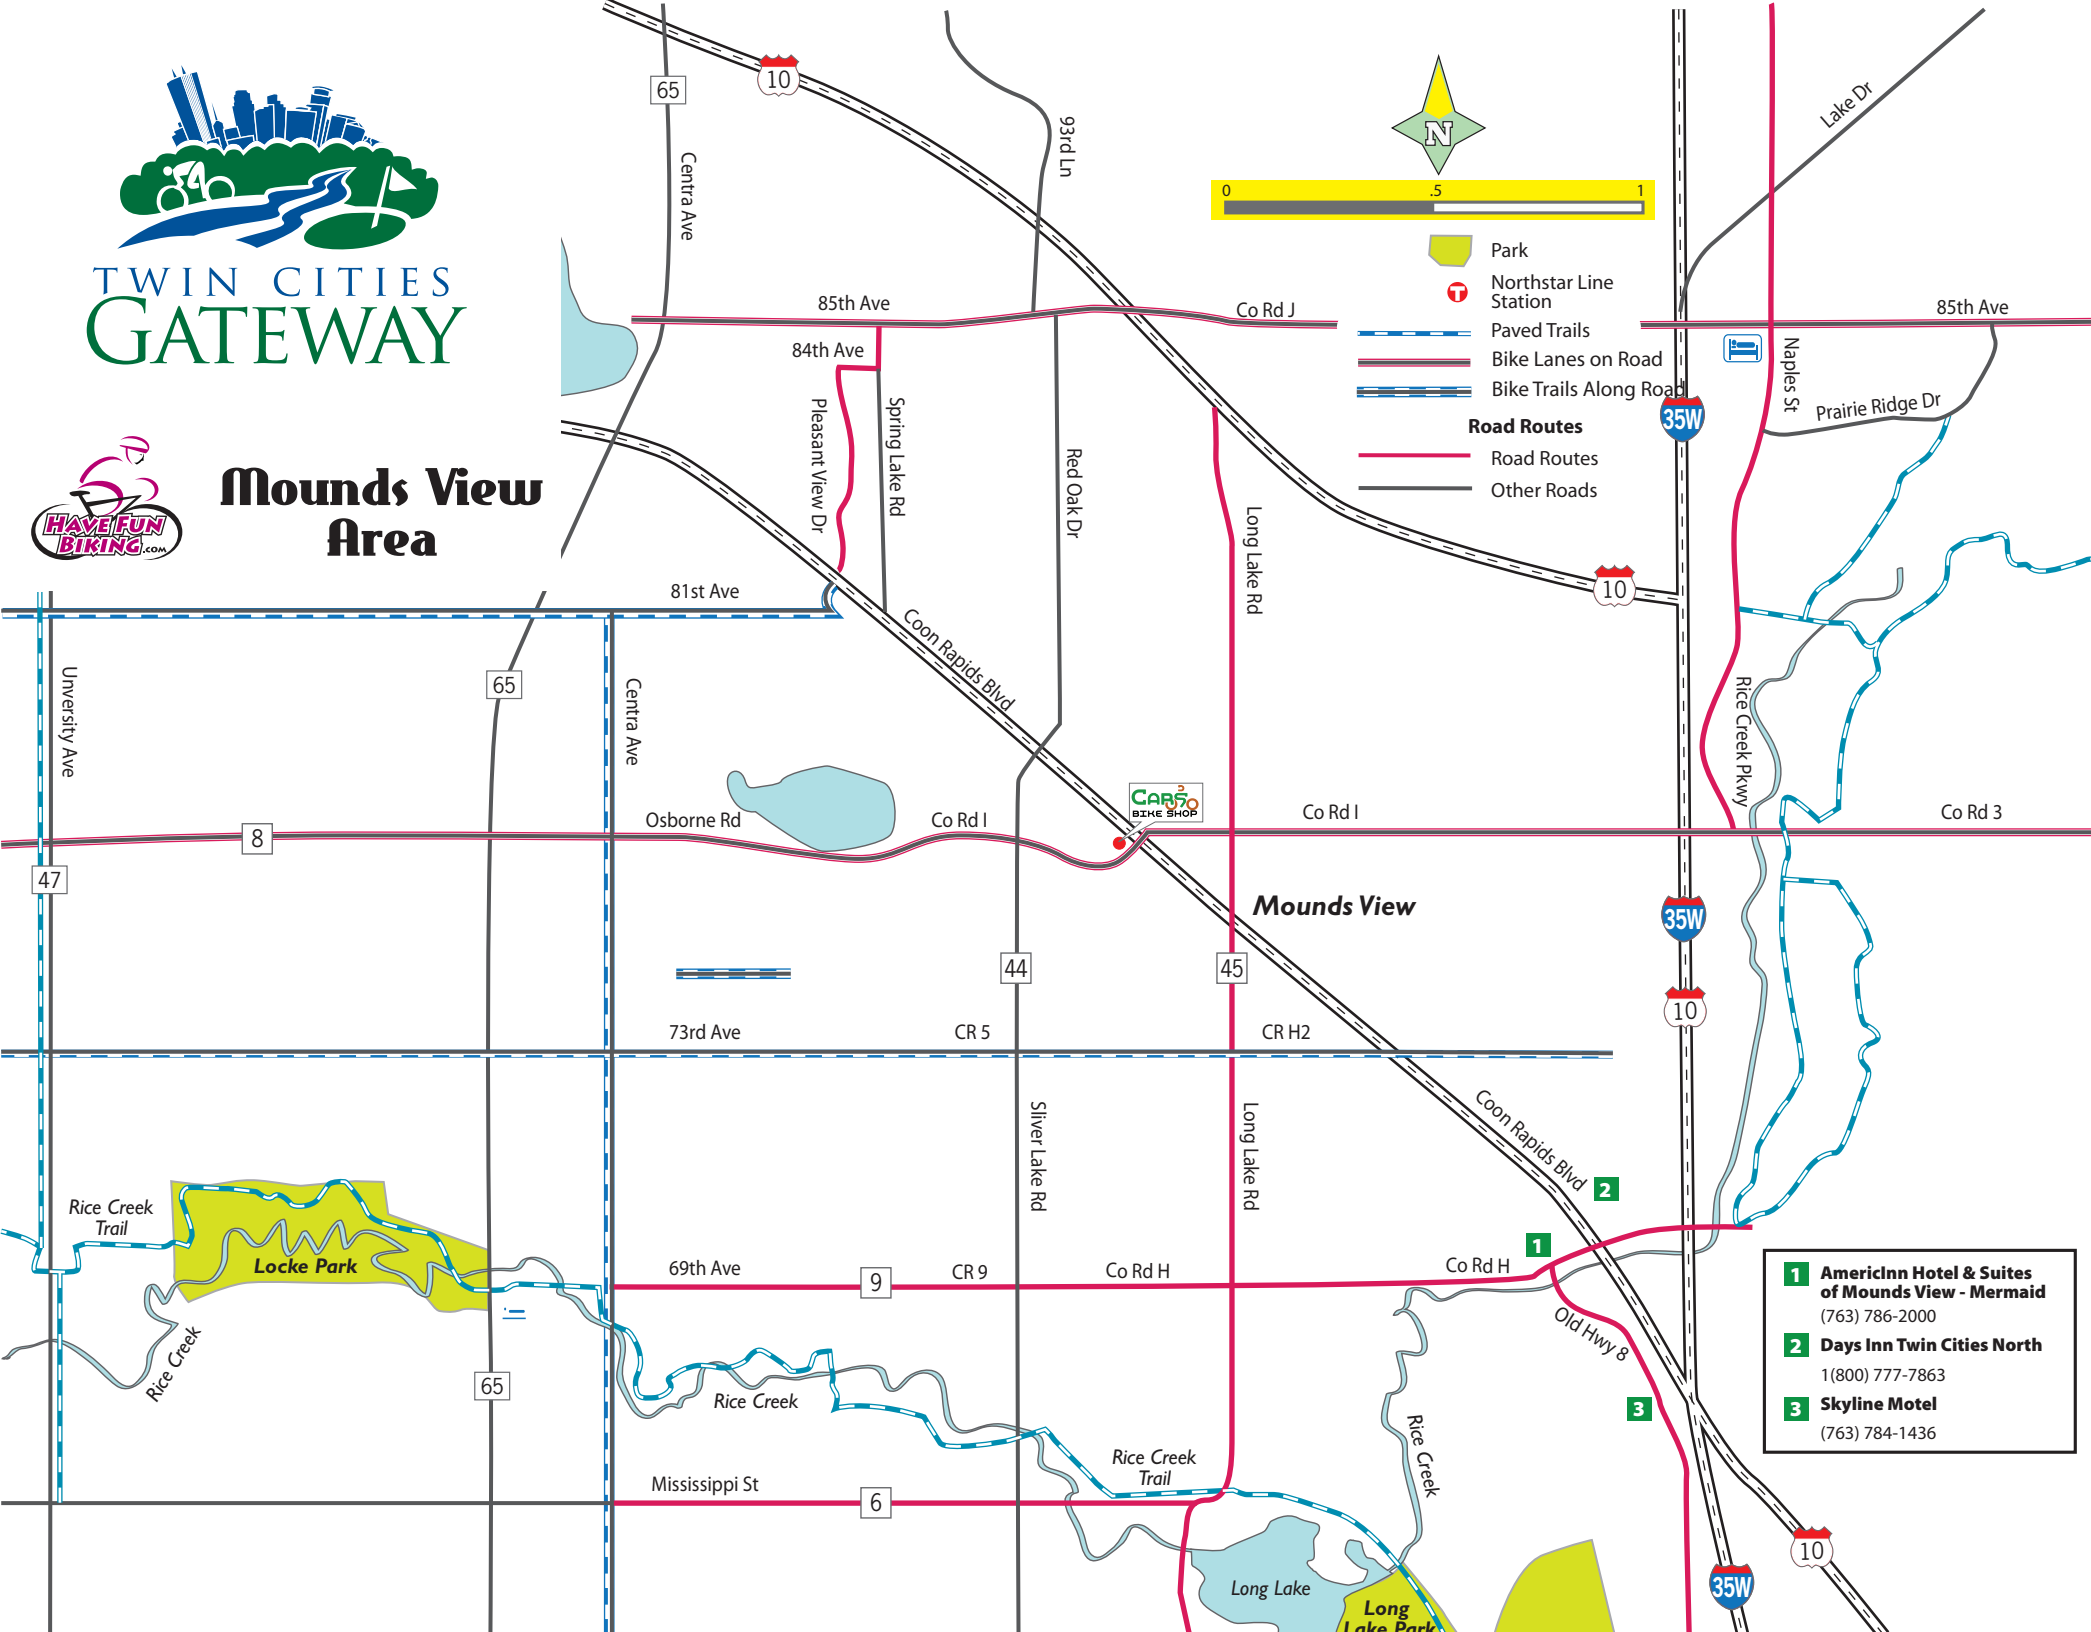

# Mounds View Area

- Park
- Northstar Line Station
- Paved Trails
- Bike Lanes on Road
- Bike Trails Along Road
- Road Routes**
- Road Routes
- Other Roads

- 1** AmericInn Hotel & Suites of Mounds View - Mermaid  
(763) 786-2000
- 2** Days Inn Twin Cities North  
1(800) 777-7863
- 3** Skyline Motel  
(763) 784-1436