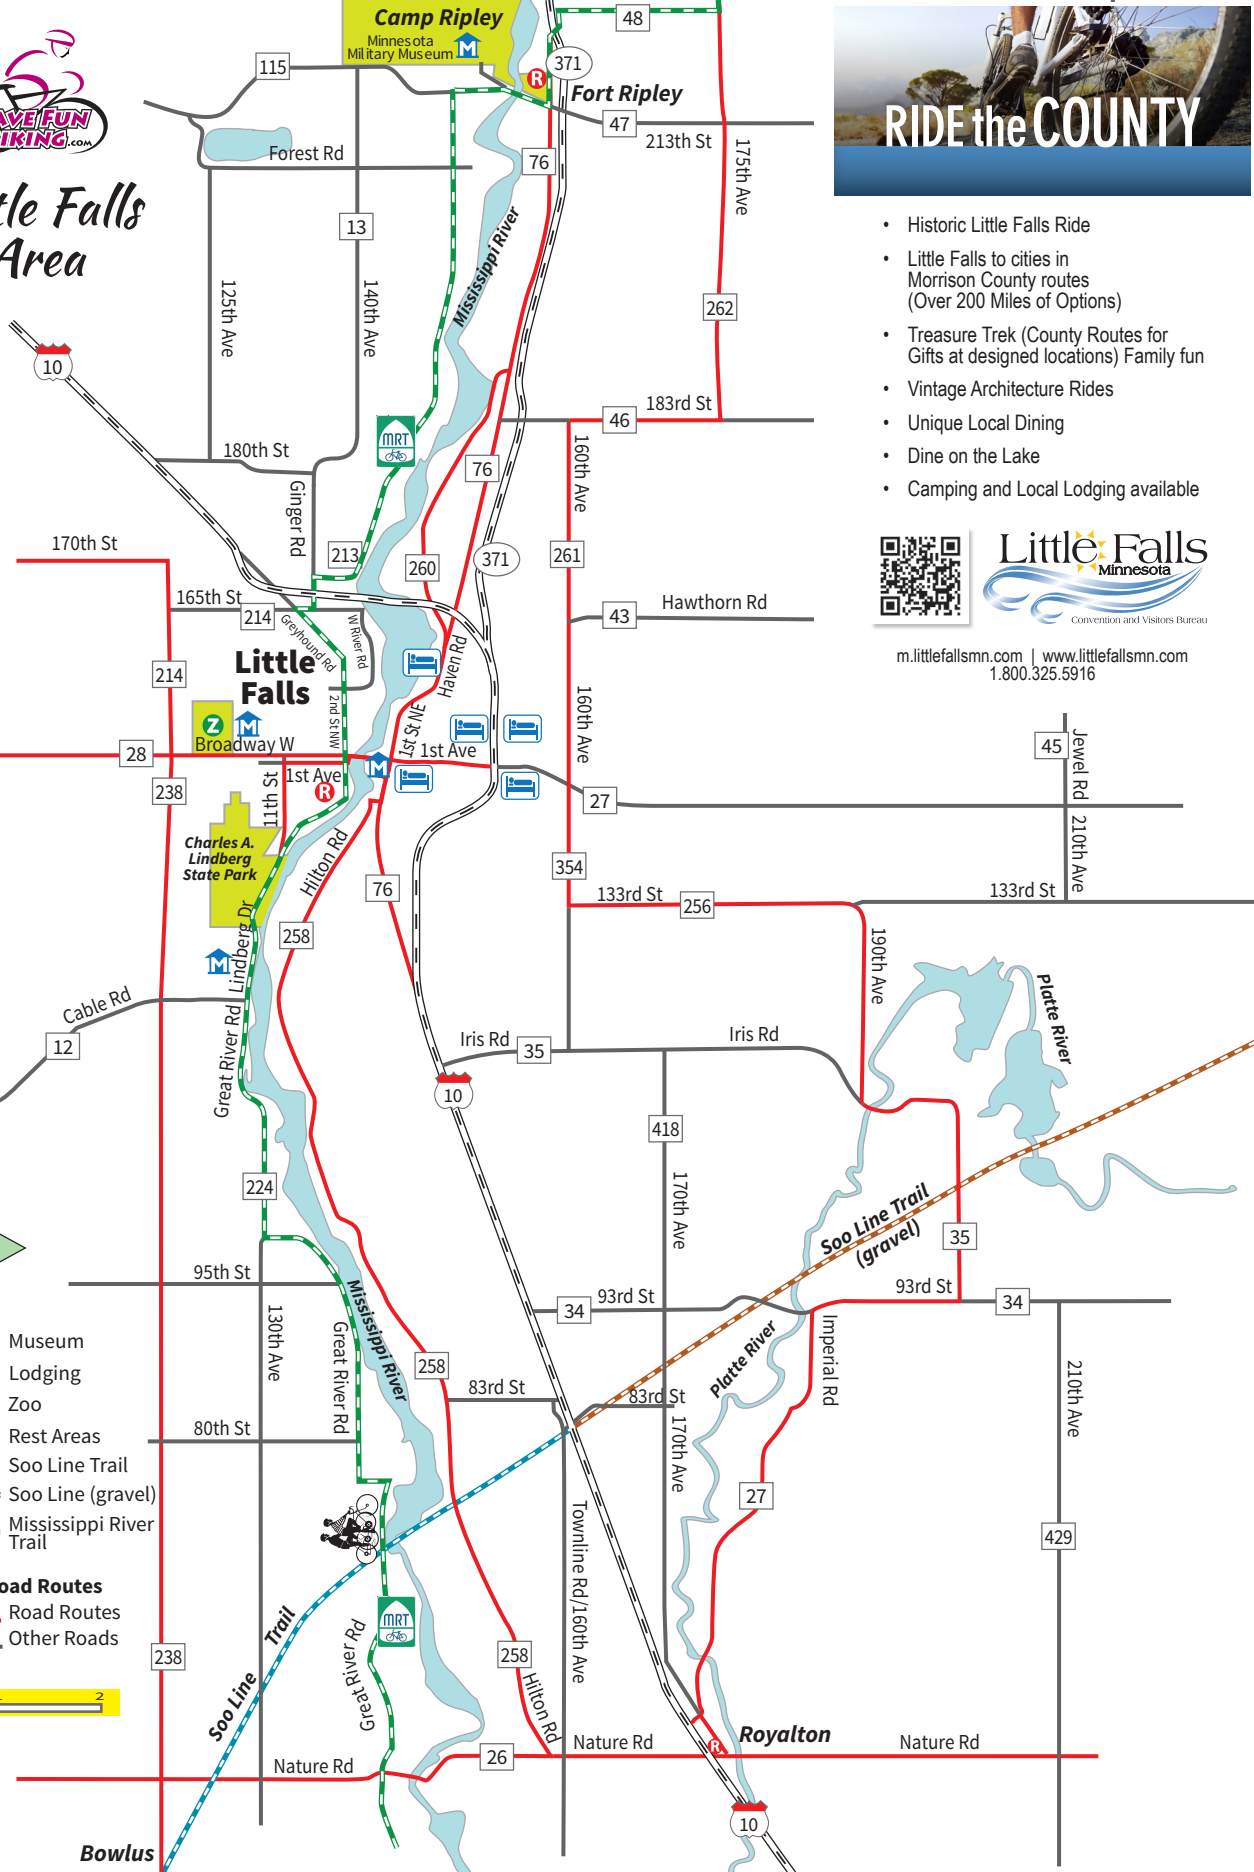

Little Falls Area

RIDE the COUNTY

- Historic Little Falls Ride
- Little Falls to cities in Morrison County routes (Over 200 Miles of Options)
- Treasure Trek (County Routes for Gifts at designed locations) Family fun
- Vintage Architecture Rides
- Unique Local Dining
- Dine on the Lake
- Camping and Local Lodging available

m.littlefallsmn.com | www.littlefallsmn.com
1.800.325.5916

- Museum
- Lodging
- Zoo
- Rest Areas
- Soo Line Trail
- Soo Line (gravel)
- Mississippi River Trail

Road Routes
 Road Routes
 Other Roads