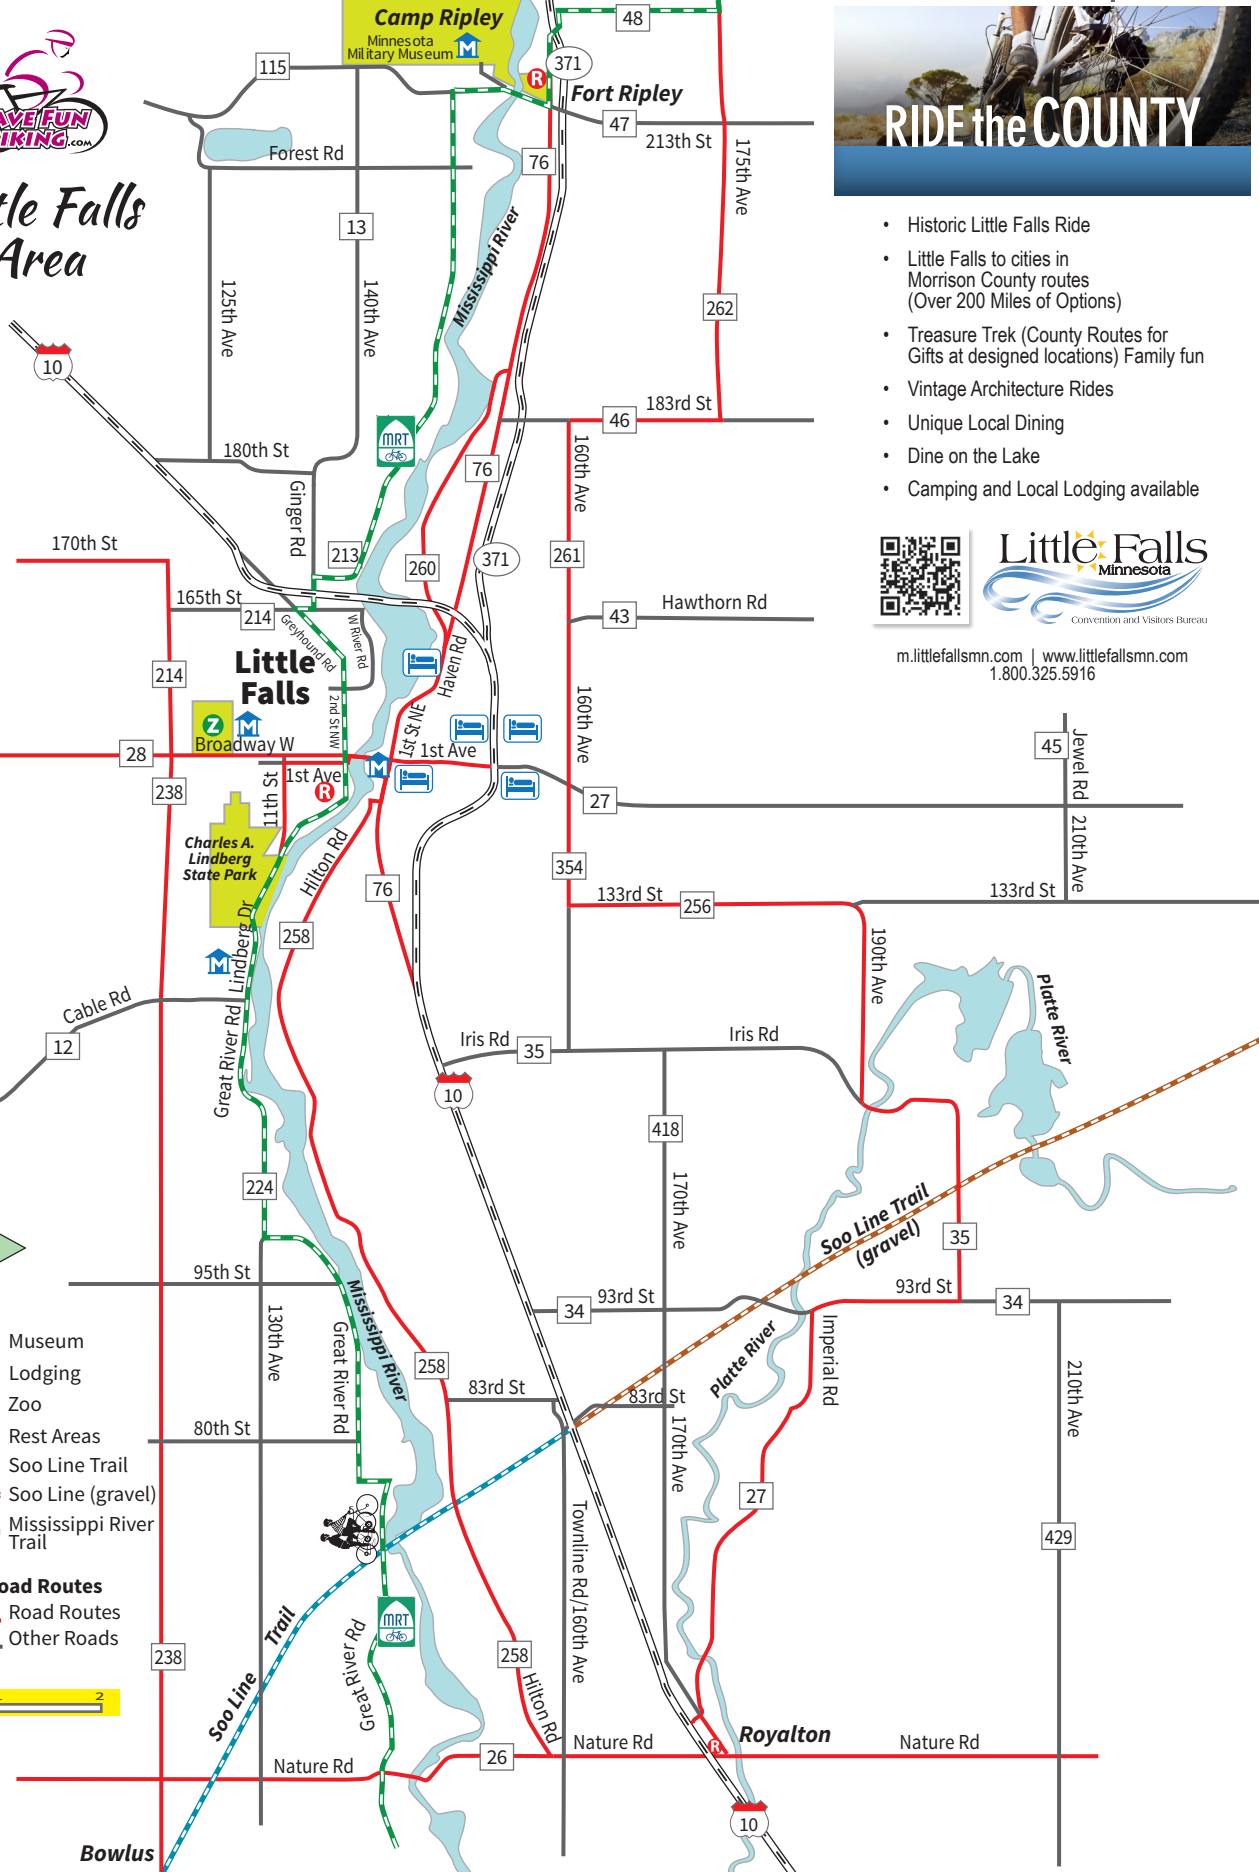

Little Falls Area

RIDE the COUNTY

- Historic Little Falls Ride
- Little Falls to cities in Morrison County routes (Over 200 Miles of Options)
- Treasure Trek (County Routes for Gifts at designed locations) Family fun
- Vintage Architecture Rides
- Unique Local Dining
- Dine on the Lake
- Camping and Local Lodging available