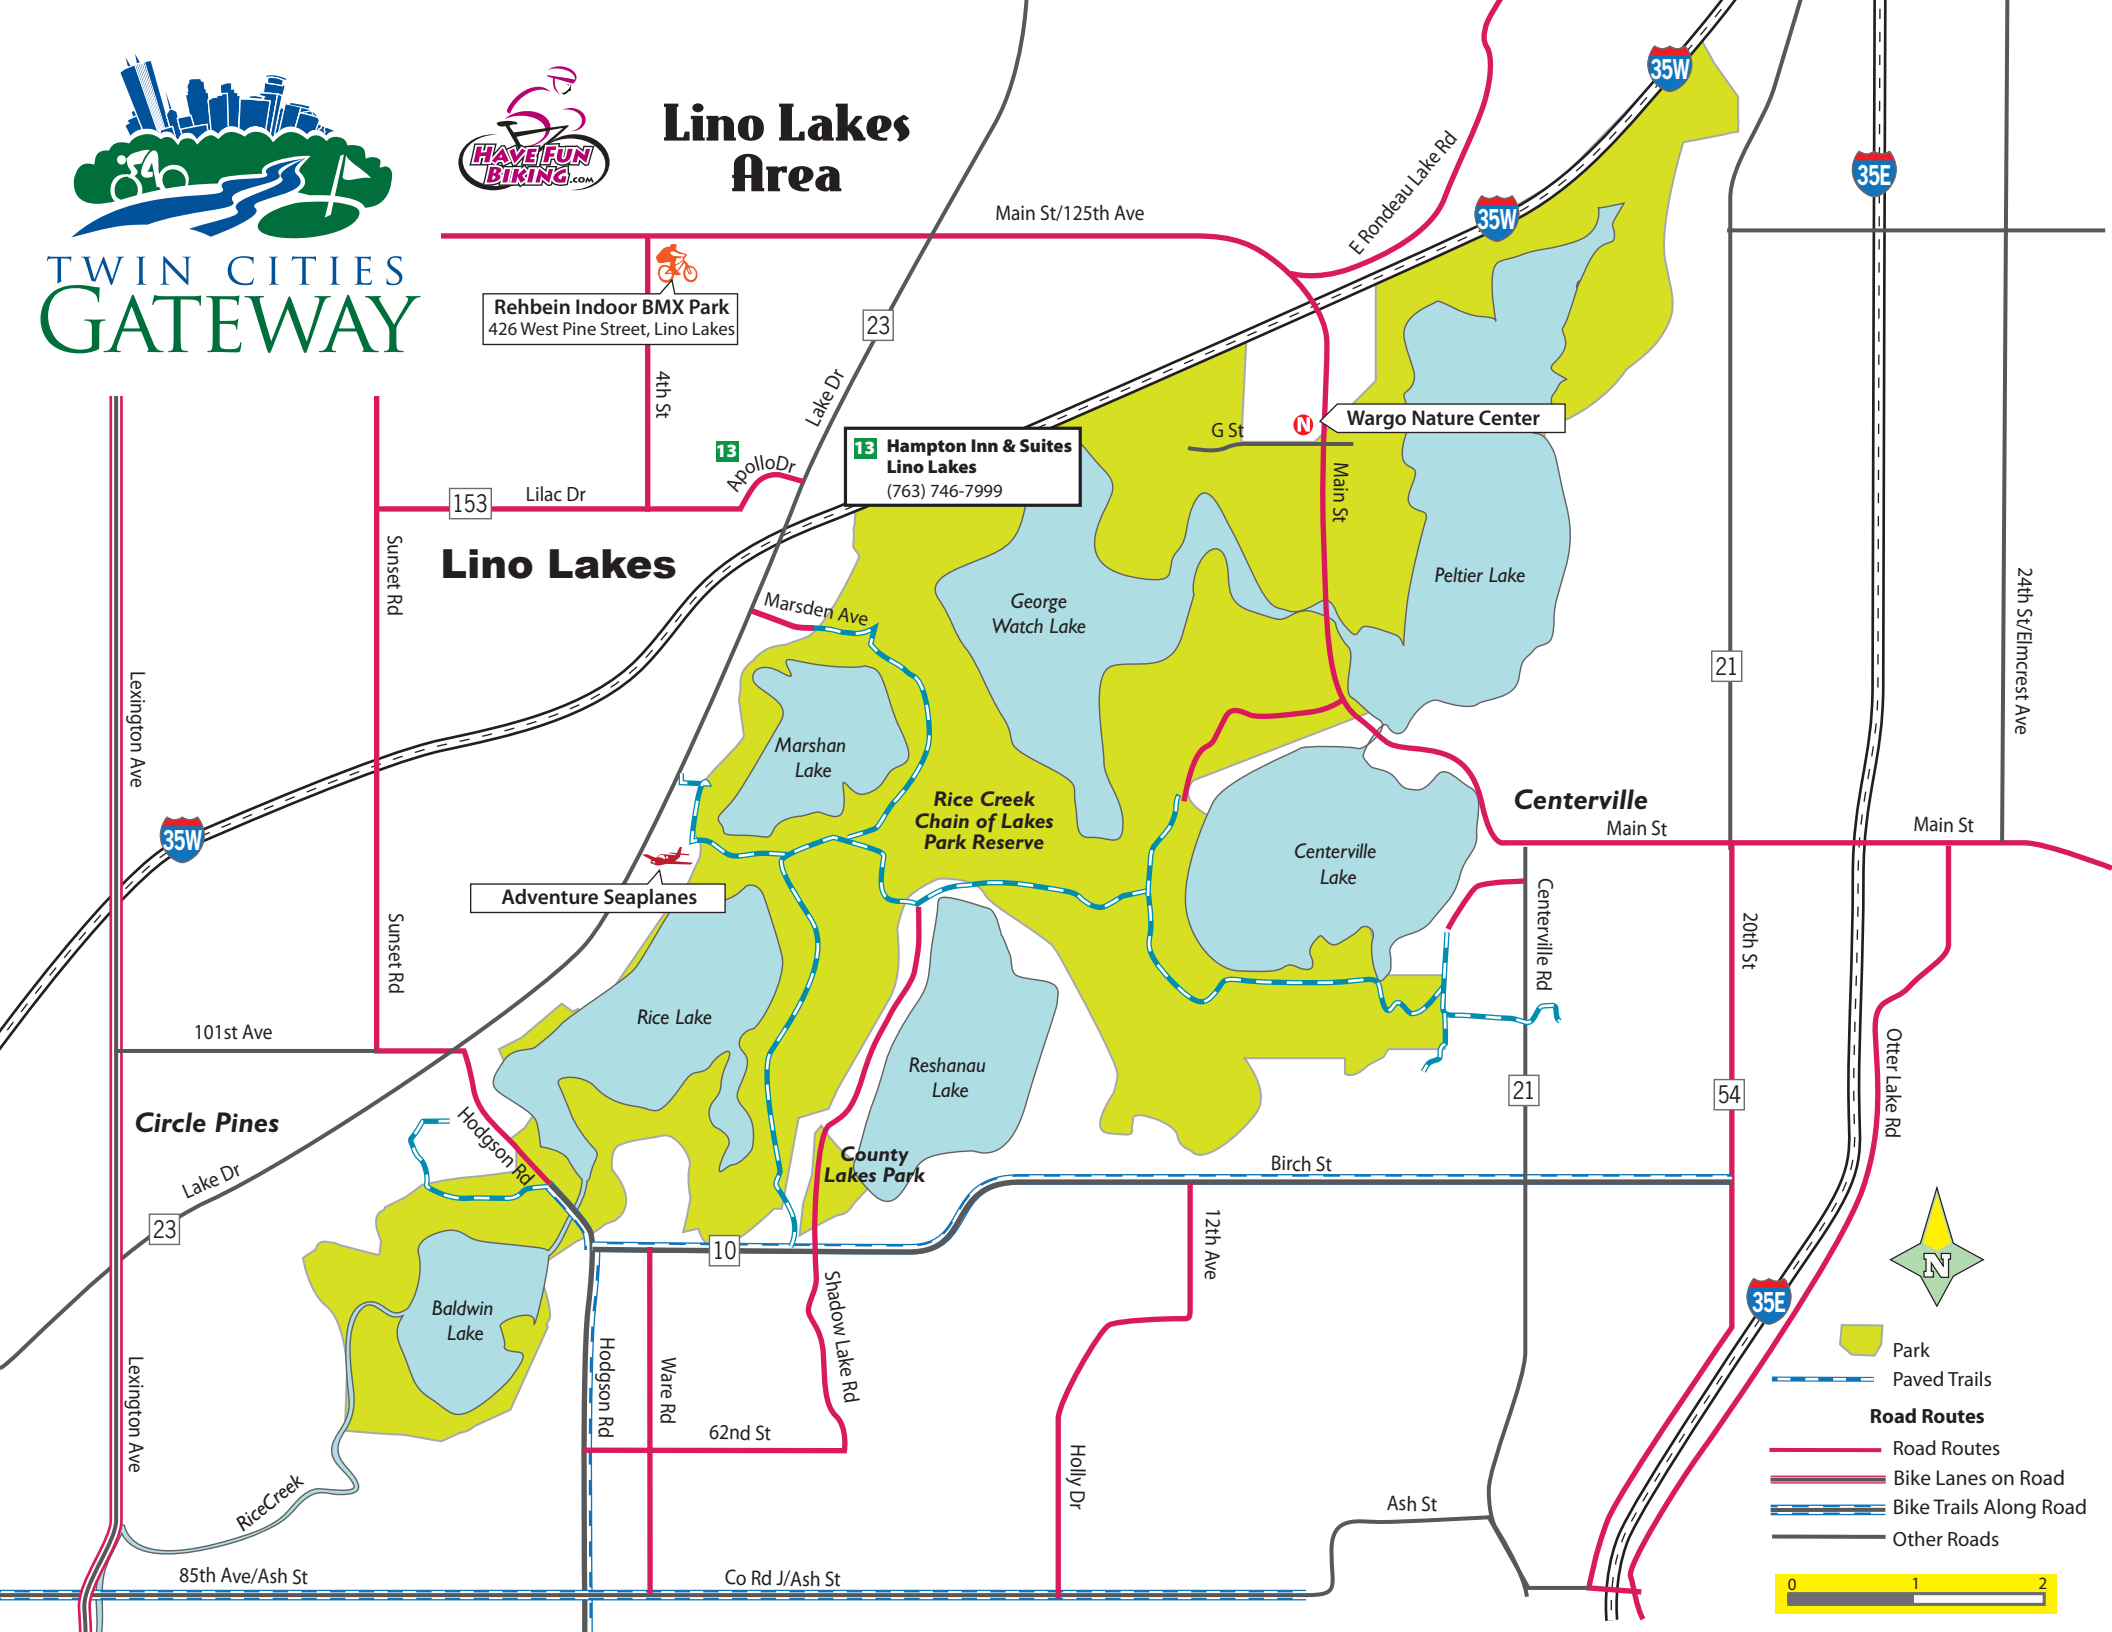

Lino Lakes Area

Rehbein Indoor BMX Park
426 West Pine Street, Lino Lakes

13 Hampton Inn & Suites Lino Lakes
(763) 746-7999

Wargo Nature Center

Lino Lakes

Rice Creek Chain of Lakes Park Reserve

Centerville

Circle Pines

Adventure Seaplanes

County Lakes Park

- Park
- Paved Trails
- Road Routes**
- Road Routes
- Bike Lanes on Road
- Bike Trails Along Road
- Other Roads