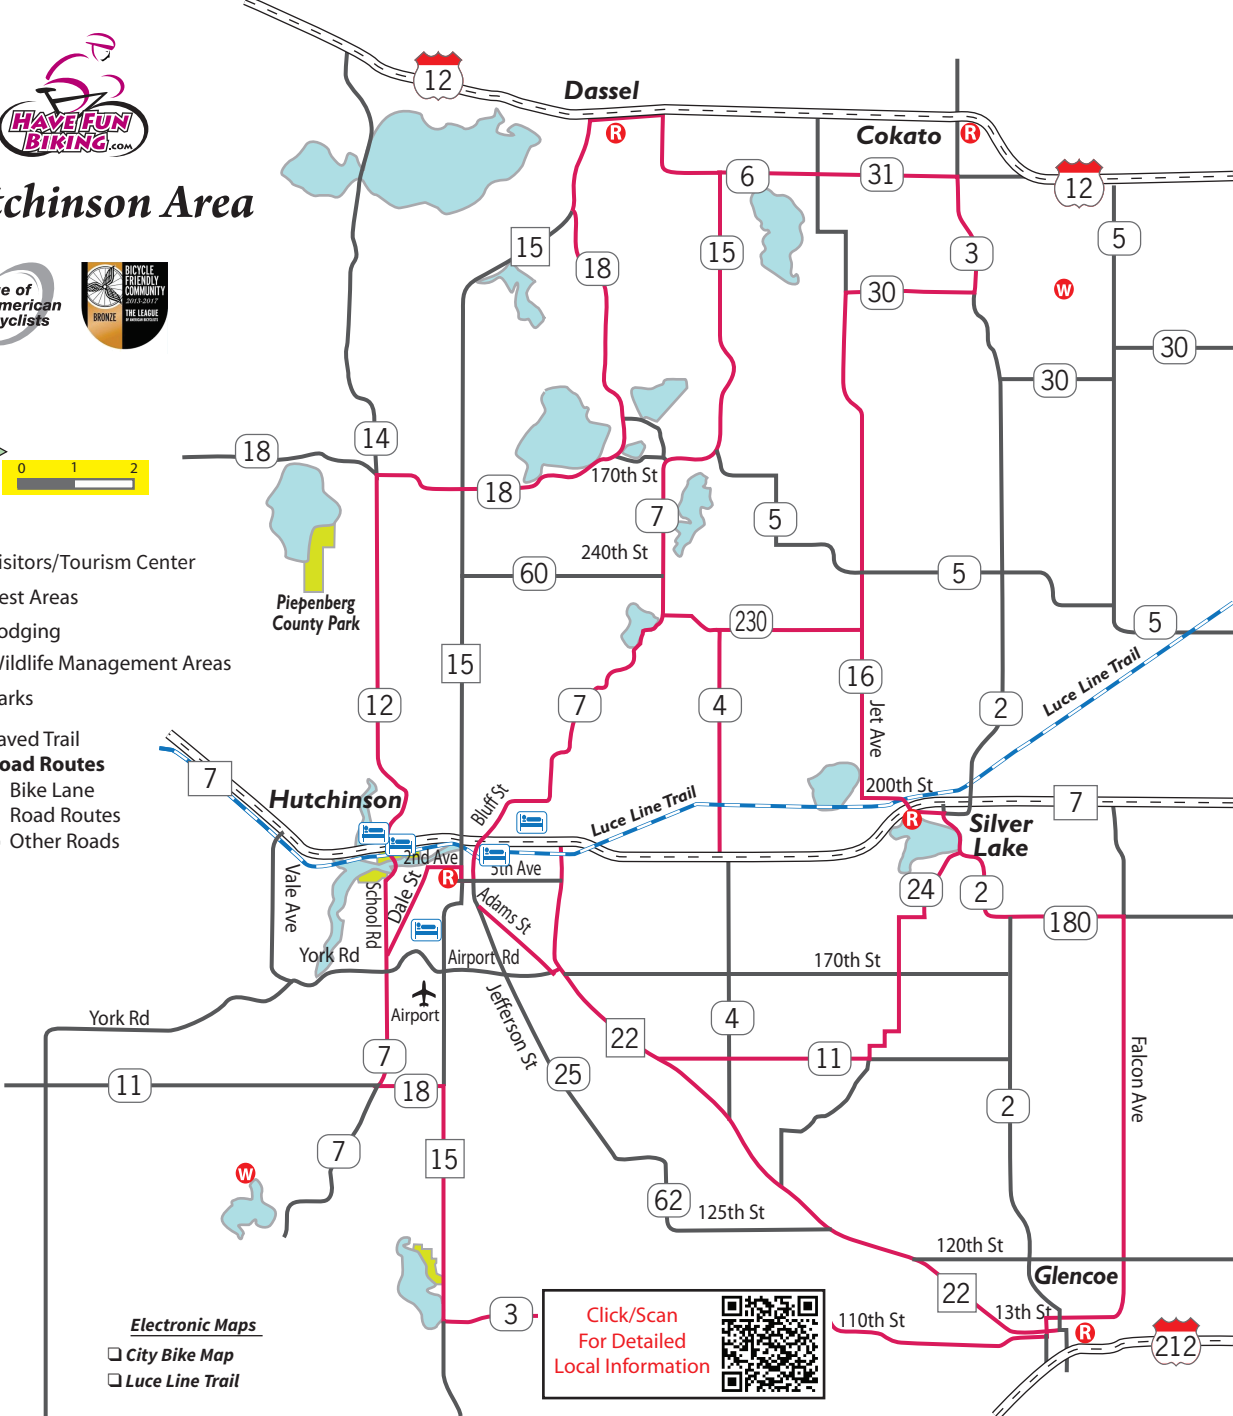

ExploreHUTCHINSON.com

#MuchInHutch

Hutchinson Area

- Vibrant history
- Beautiful scenery
- Hometown hospitality
- Exciting activities & events
- Unique retail and restaurants

- Visitors/Tourism Center
- Rest Areas
- Lodging
- Wildlife Management Areas
- Parks
- Paved Trail
- Road Routes**
- Bike Lane
- Road Routes
- Other Roads

320-587-5252 800-572-6689

info@explorehutchinson.com

Electronic Maps

- City Bike Map
- Luce Line Trail

Click/Scan For Detailed Local Information