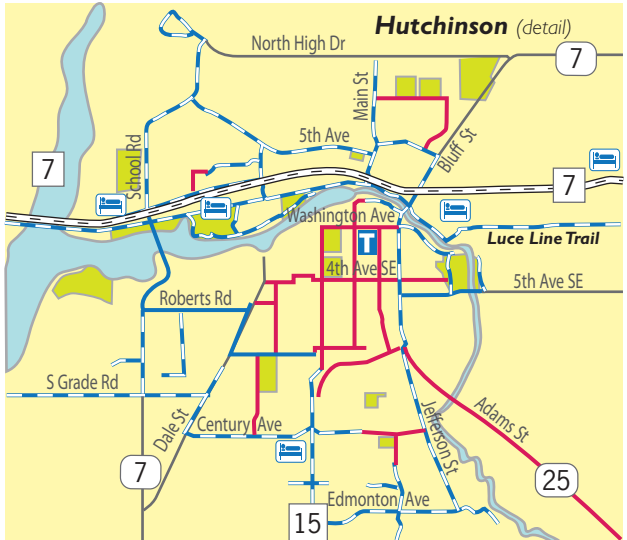

ExploreHUTCHINSON.com

#MuchInHutch

Hutchinson Area

- Vibrant history
- Beautiful scenery
- Hometown hospitality
- Exciting activities & events
- Unique retail and restaurants

- Visitors/Tourism Center
- Rest Areas
- Lodging
- Wildlife Management Areas
- Parks
- Paved Trail
- Road Routes**
- Bike Lane
- Road Routes
- Other Roads

320-587-5252 800-572-6689

info@explorehutchinson.com

Electronic Maps

- City Bike Map
- Luce Line Trail

Click/Scan For Detailed Local Information