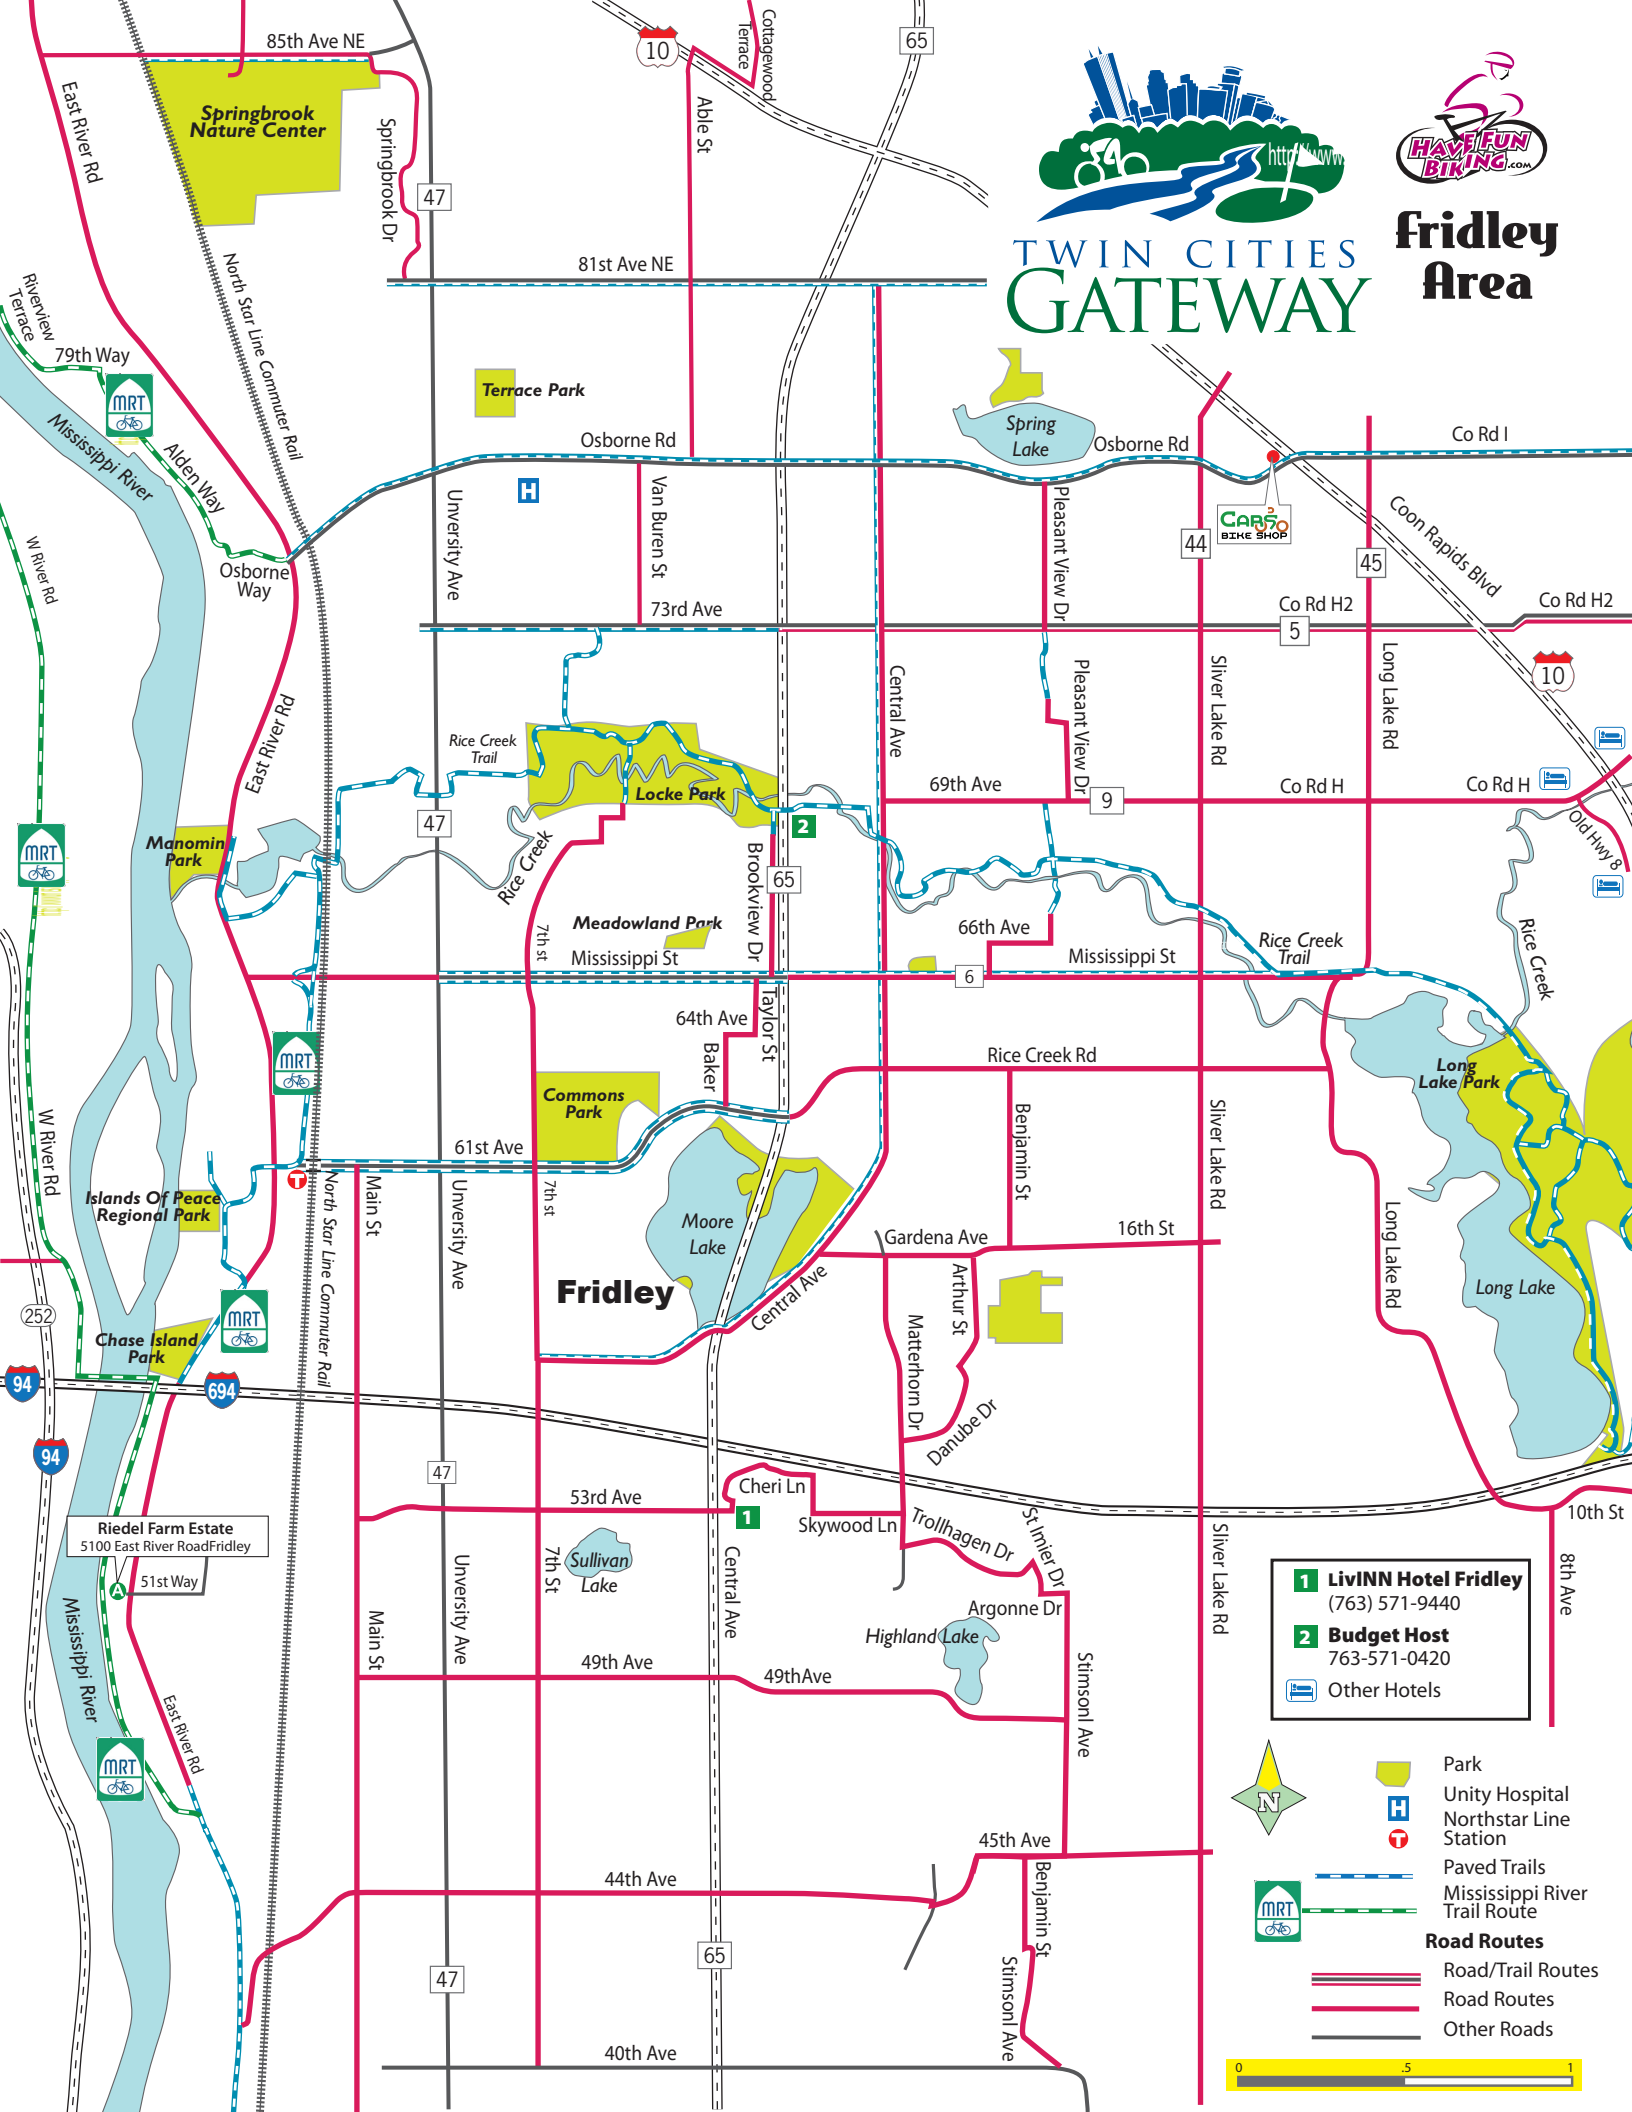

Fridley Area

1	LivINN Hotel Fridley (763) 571-9440
2	Budget Host 763-571-0420
	Other Hotels

Legend

- Park
- Unity Hospital
- Northstar Line Station
- Paved Trails
- Mississippi River Trail Route

Road Routes

- Road/Trail Routes
- Road Routes
- Other Roads