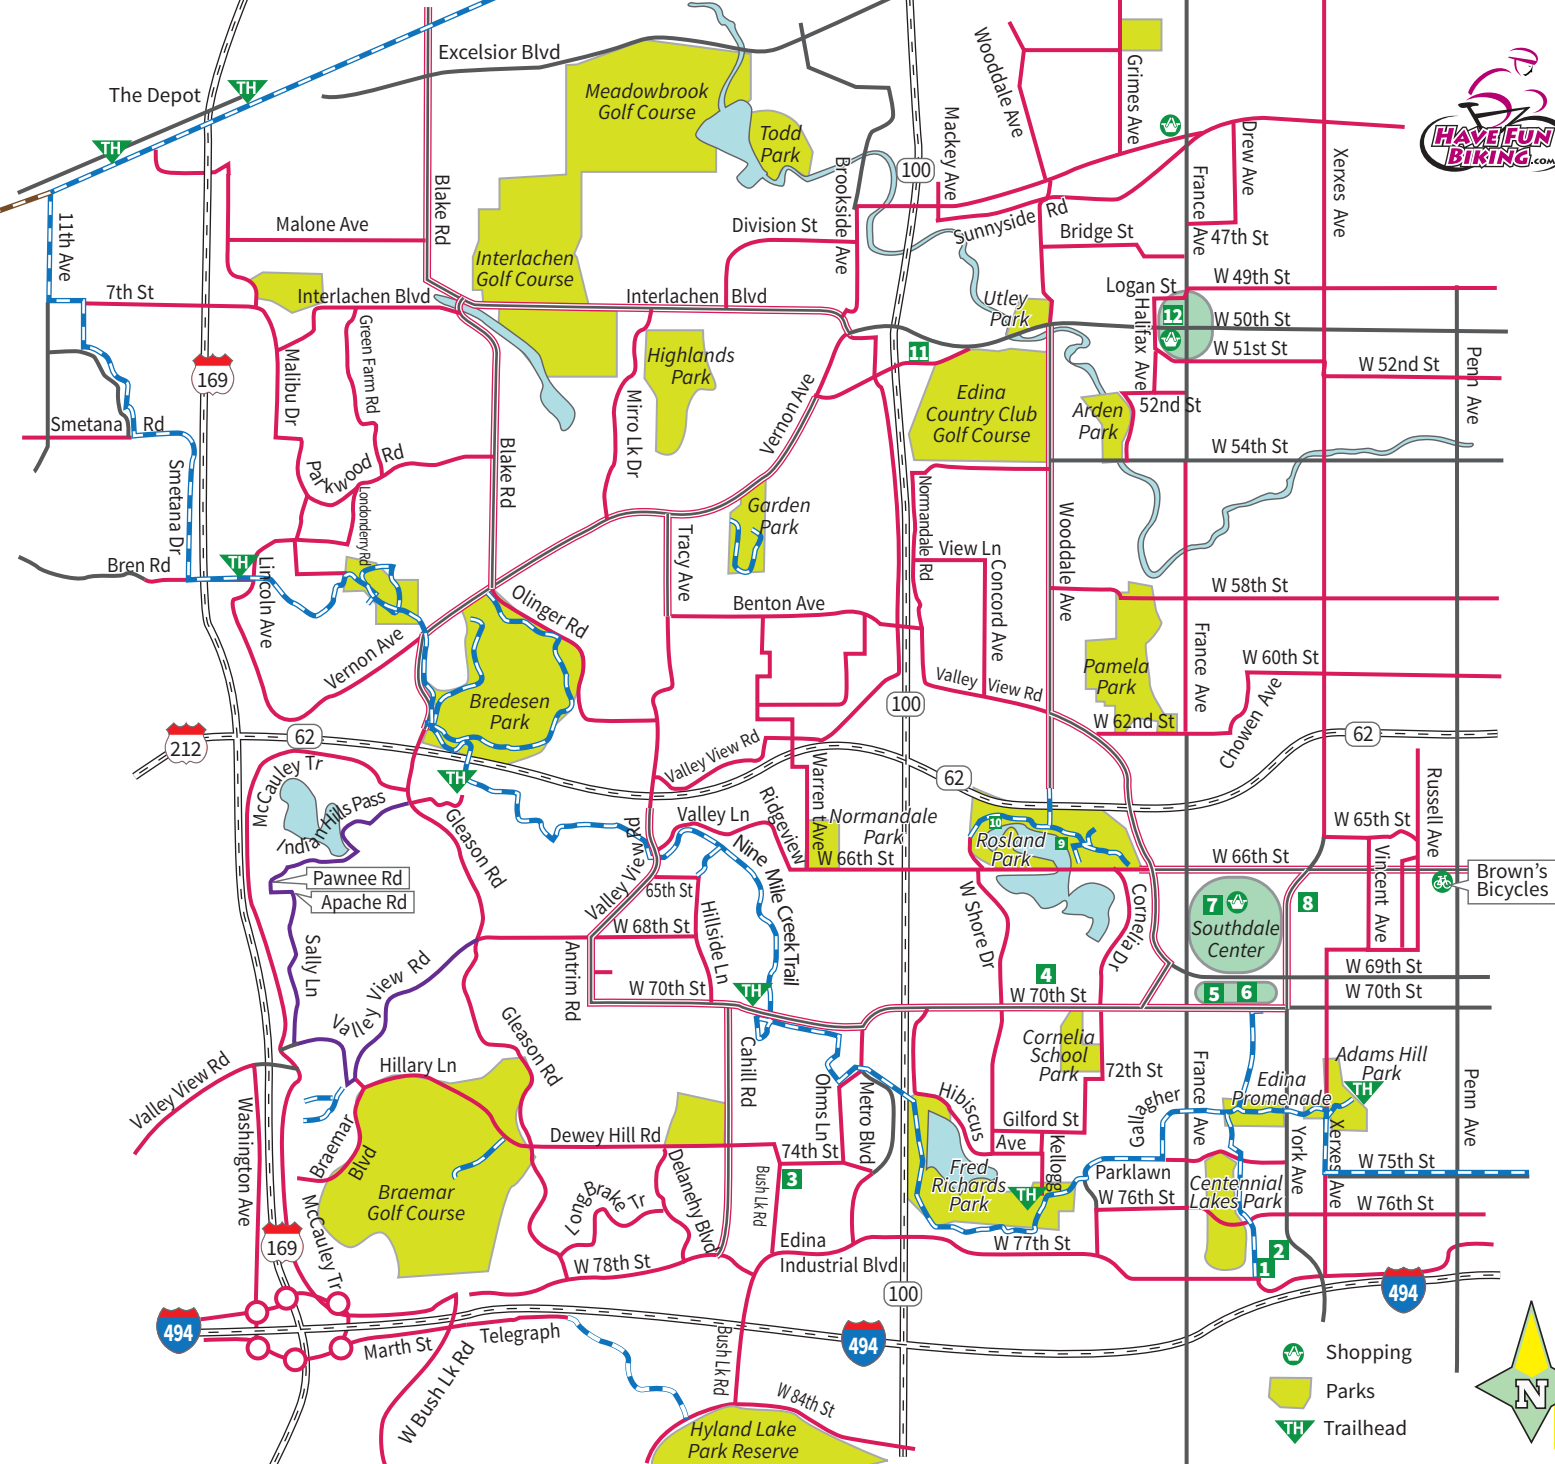

Edina

EXPLORE
edina

- 1 Residence Inn by Marriott Minneapolis / Edina**
3400 Edinborough Way
952-893-9300
www.marriott.com
- 2 Edinborough Park**
7700 York Ave S.
952-833-9540
www.edinamn.gov/158/Edinborough-Park
- 3 Wooden Hill Brewing Co**
7421 Bush Lake Rd
952-960-9663
<https://woodenhillbrewing.com/beers/>
- 4 Centennial Lakes Park**
7499 France Ave S.
952-833-9580
<https://www.edinamn.gov/154/Centennial-Lakes-Park>
- 5 Galleria**
69th Street & France Ave.
952-925-4321
<https://www.galleriaedina.com/>
- 6 The Westin Edina Galleria**
3201 Galleria
952-567-5000
<http://www.westedinagalleria.com/>
- 7 Southdale Shopping Center**
10 Southdale Center
952-925-7874
<http://www.simon.com/mall/southdale-center>
- 8 Homewood Suites by Hilton Edina Minneapolis**
66th & York
952-926-0224
<http://www.homewardsuitesbyhilton.com>
- 9 Edina Aquatic Center**
4300 W 66th St.
952-833-9560
<https://www.edinamn.gov/156/Aquatic-Center>
- 10 Edina Art Center**
4701 W 64th St.
952-903-5780
<https://www.edinamn.gov/150/Art-Center>
- 11 Edina Library**
5280 Grandview Square
952-543-6325
<https://www.hclib.org/edina>
- 12 50th & France**
50th Street & France Avenue
952-922-1524
<http://50thandfrance.com/>

- Road Routes**
- Bike Friendly Road
 - Other Roads
 - Paved Trail
 - Bike Lanes on Road
 - Fun Bike Route

- Shopping
- Parks
- Trailhead