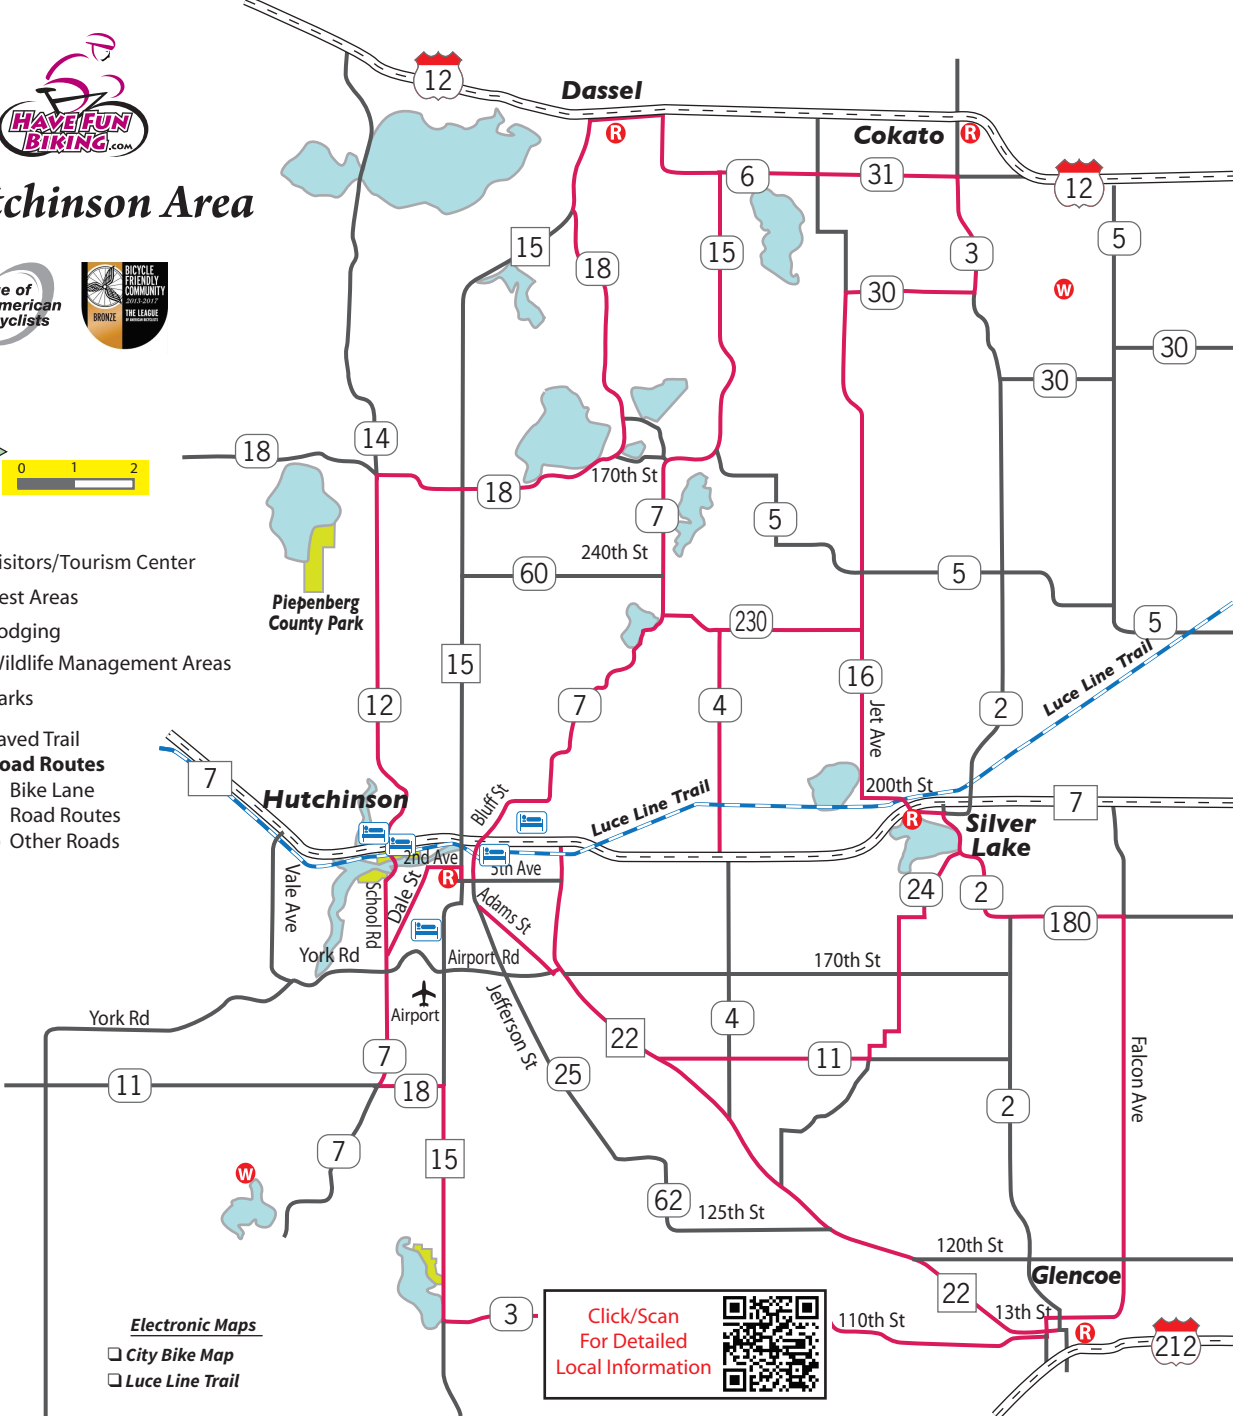

# Hutchinson Area

- Vibrant history
- Beautiful scenery
- Hometown hospitality
- Exciting activities & events
- Unique retail and restaurants

- Visitors/Tourism Center
- Rest Areas
- Lodging
- Wildlife Management Areas
- Parks
- Paved Trail
- Road Routes
- Bike Lane
- Road Routes
- Other Roads

### Electronic Maps

- City Bike Map
- Luce Line Trail

Click/Scan For Detailed Local Information