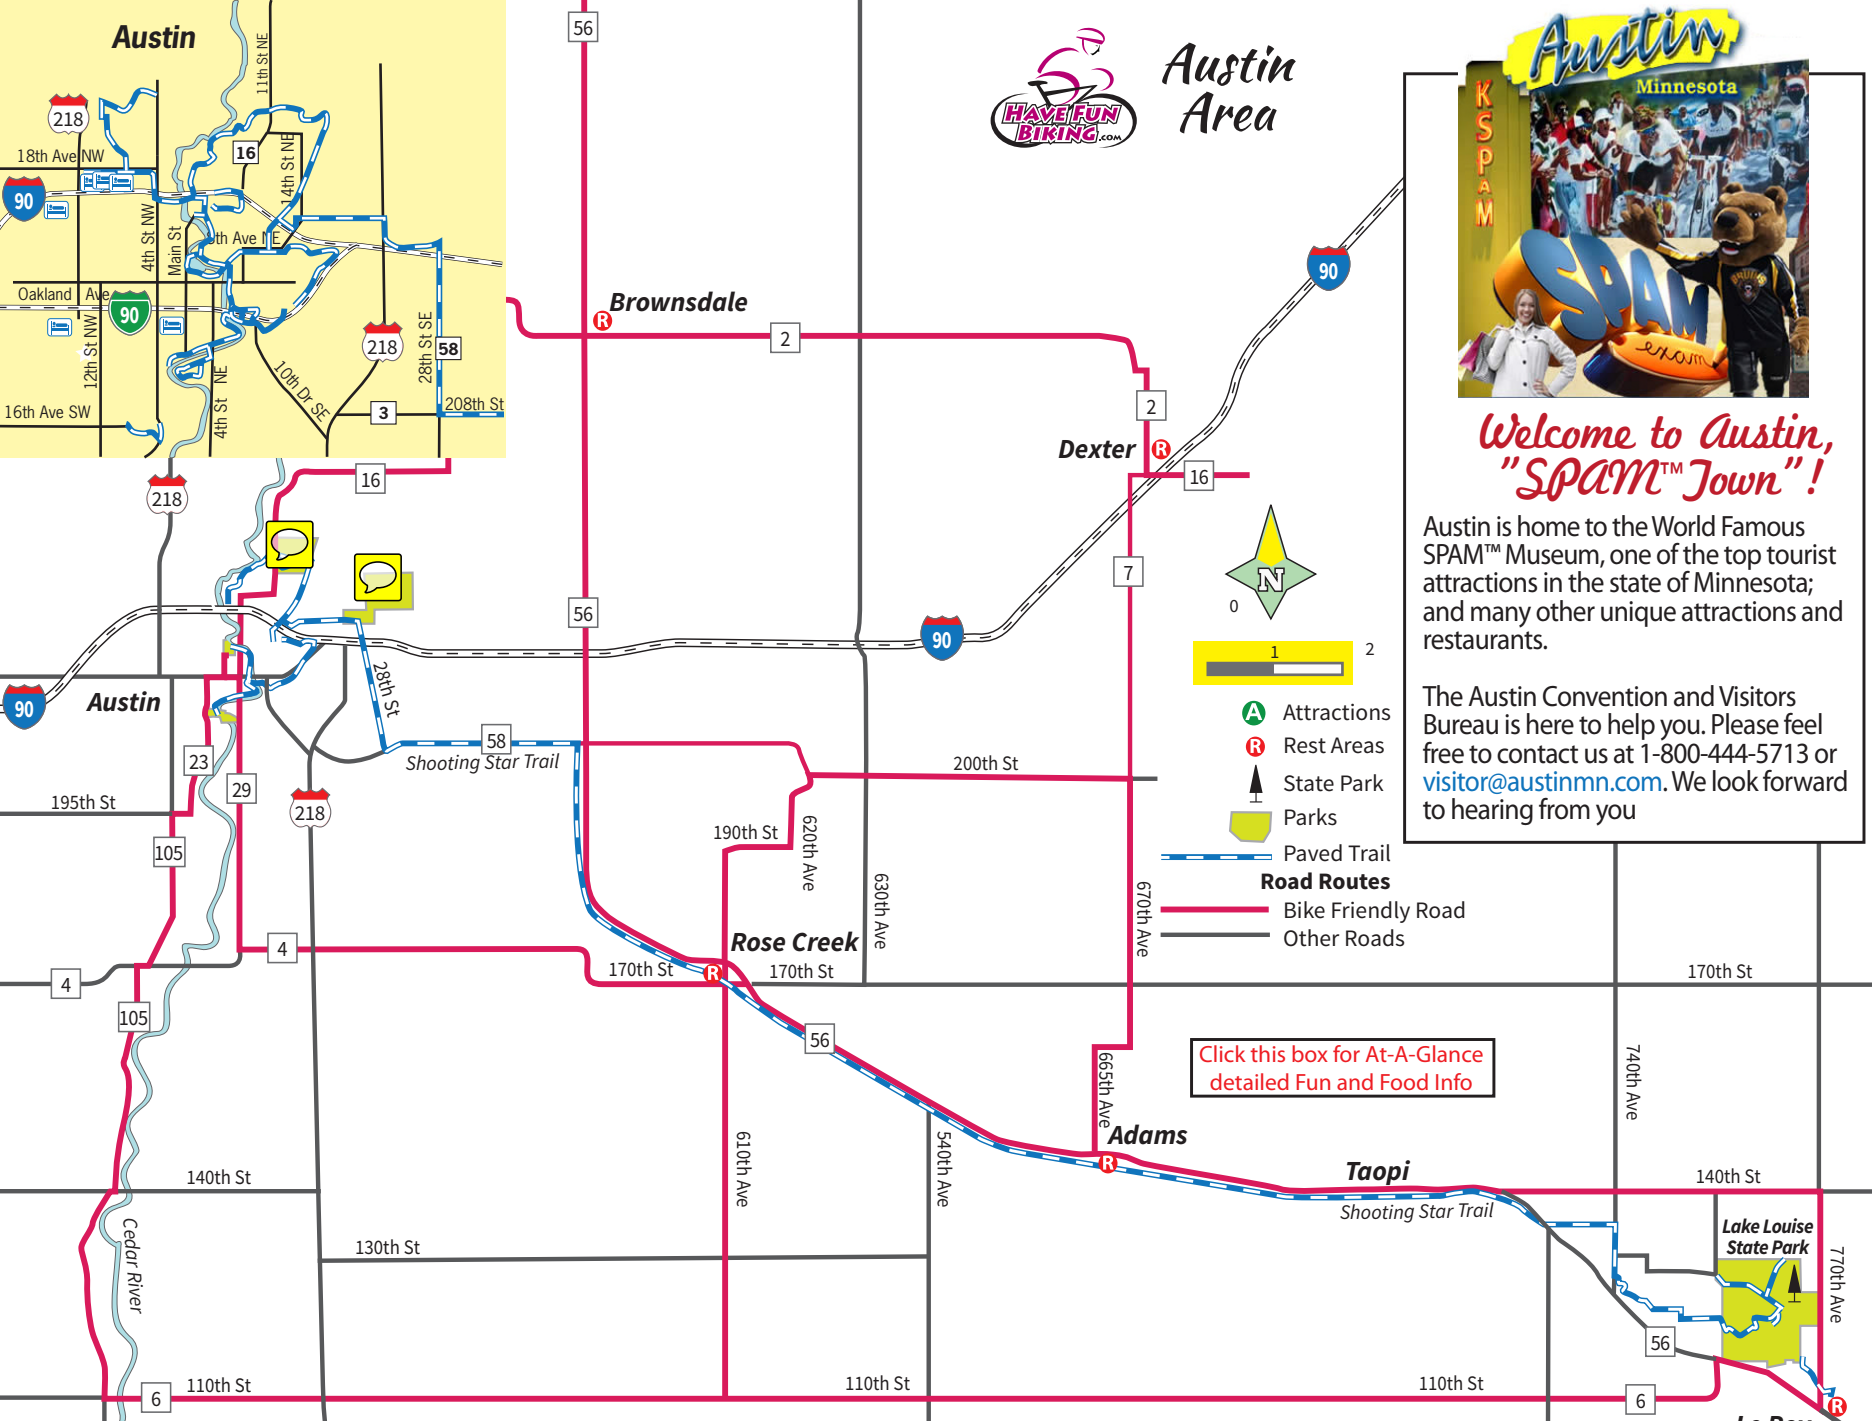

# Austin Area

## Welcome to Austin, "SPAM™ Town"!

Austin is home to the World Famous SPAM™ Museum, one of the top tourist attractions in the state of Minnesota; and many other unique attractions and restaurants.

The Austin Convention and Visitors Bureau is here to help you. Please feel free to contact us at 1-800-444-5713 or [visitor@austinmn.com](mailto:visitor@austinmn.com). We look forward to hearing from you

Click this box for At-A-Glance detailed Fun and Food Info

- Attractions
- Rest Areas
- State Park
- Parks

- Paved Trail
- Road Routes**
- Bike Friendly Road
- Other Roads