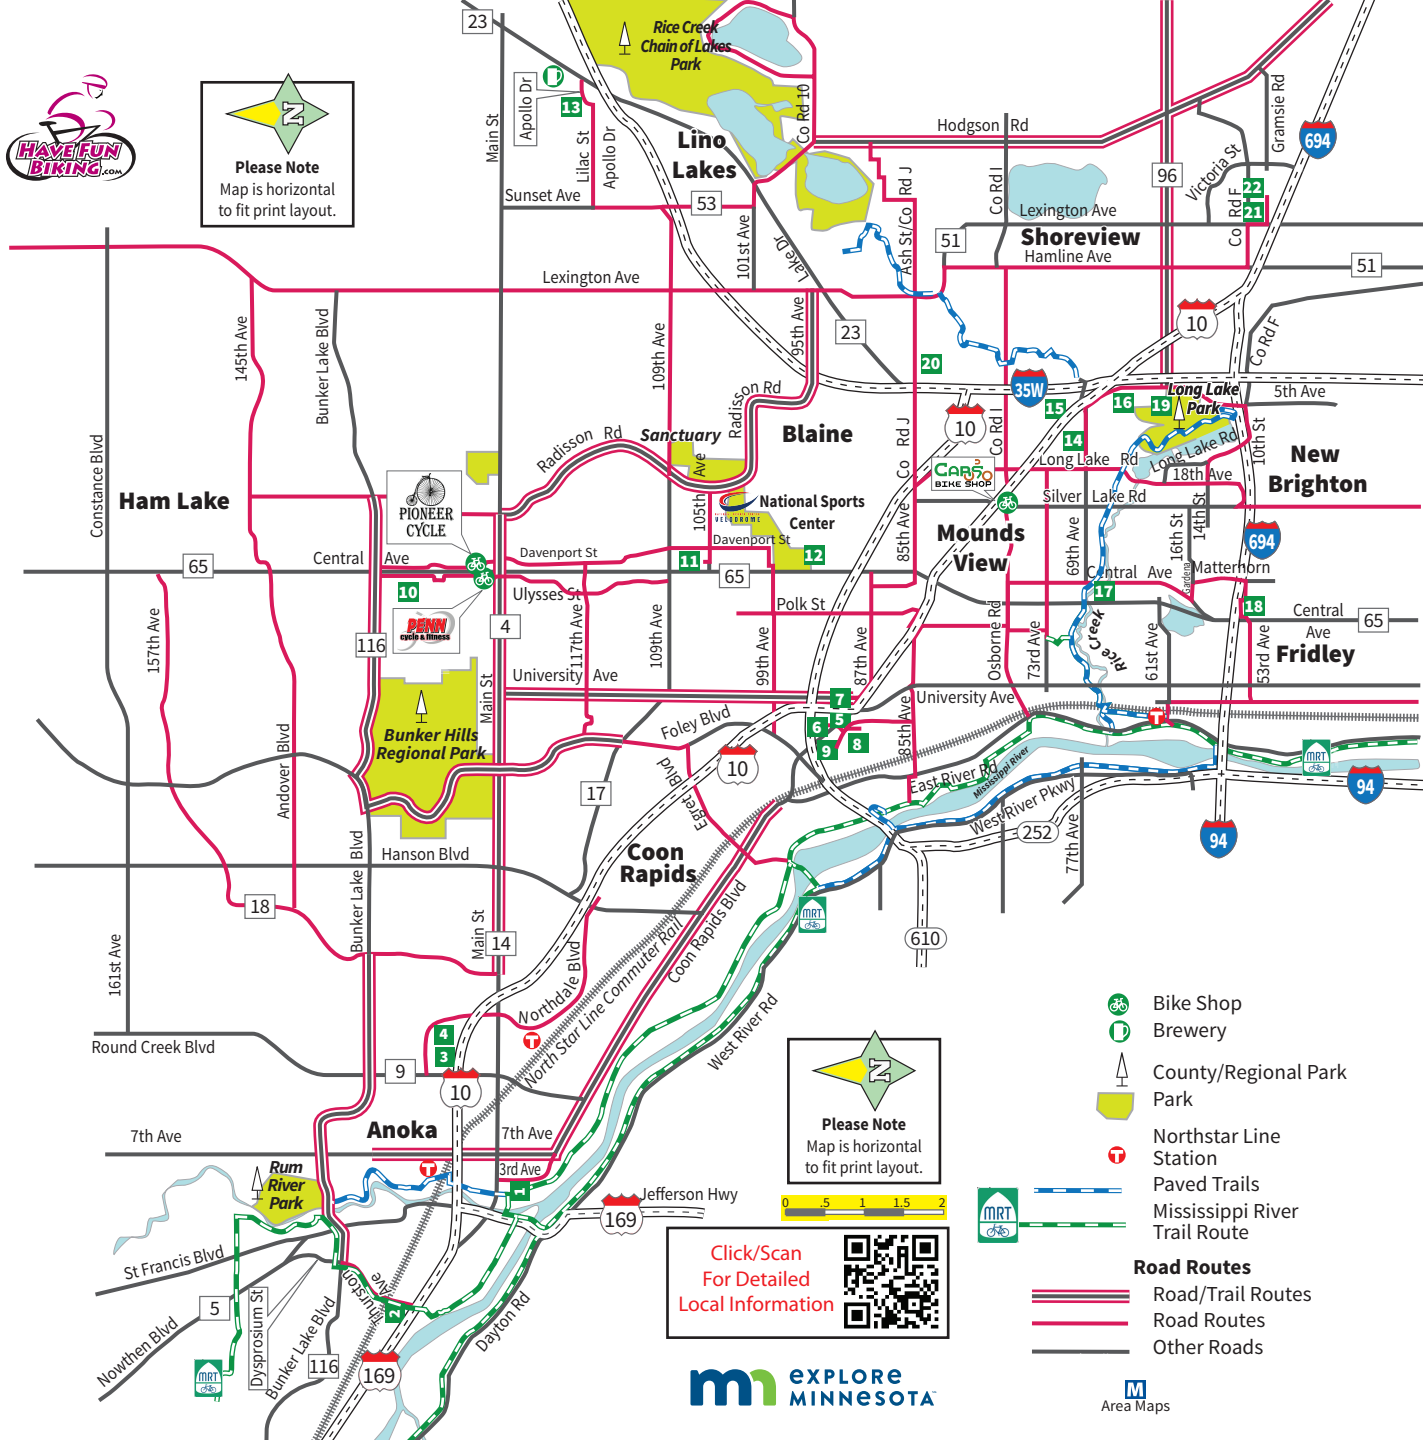

Please Note
Map is horizontal
to fit print layout.

Area Lodging Options

- 1 Ticknor Hill Bed & Breakfast**
(763) 421-9687
- 2 Regency Inn & Suites**
(763) 422-8000
- 3 AmericInn Lodge And Suites Of Coon Rapids**
(763)-323-0010
- 4 Best Western Plus**
(763) 576-0700
- 5 Country Inn & Suites**
(763) 780-3797
- 6 Holiday Inn Express & Suites**
(763) 792-9292
- 7 Quality Inn**
(763) 785-4746
- 8 Fairfield Inn**
(763) 785-8922
- 9 InTown Suites Coon Rapids**
763-792-2113
- 10 AmericInn Lodge & Suites of Ham Lake**
(763) 755-2100
- 11 Centerstone Suites Blaine**
(763) 792-0750
- 12 Super 8 Blaine**
(763) 786-8888
- 13 Hampton Inn & Suites Lino Lakes**
(763) 746-7999
- 14 AmericInn Hotel & Suites of Mounds View - Mermaid**
(763) 786-2000
- 15 Days Inn Twin Cities North**
1(800) 777-7863
- 16 Skyline Motel**
(763) 784-1436
- 17 Budget Host Inn Fridley**
(763) 571-0420
- 18 LivINN Hotel Fridley**
(763) 571-9440
- 19 Homewood Suites by Hilton - Minneapolis/New Brighton**
(651) 631-8002
- 20 Country Inn & Suites**
(651) 784-6000
- 21 Hilton Garden Inn**
1(877) 746-7384
- 22 Hampton Inn North & Event Center**
1(877) 233-3194

Please Note
Map is horizontal
to fit print layout.

Click/Scan For Detailed Local Information

- Bike Shop
- Brewery
- County/Regional Park
- Northstar Line Station
- Paved Trails
- Mississippi River Trail Route
- MRT

- Road Routes**
- Road/Trail Routes
 - Road Routes
 - Other Roads