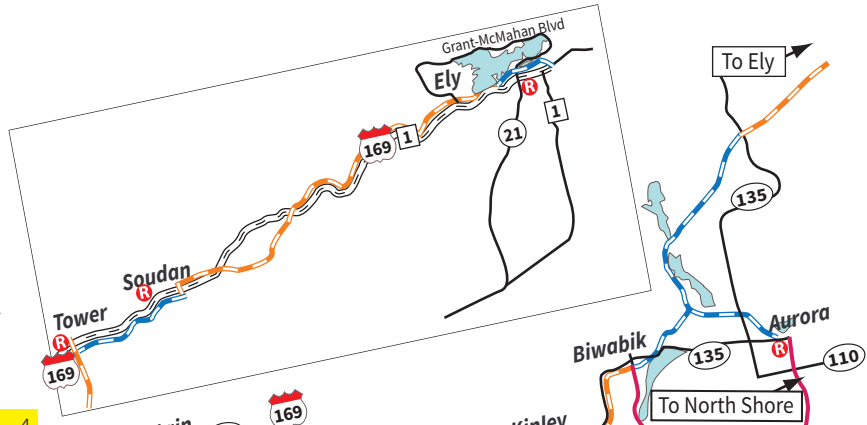

Mesabi Trail Towns

-  Mesabi Trail Information Center Visitors Center
-  Rest Areas
-  Mesabi Trail
-  Future Trail
- Road Routes**
-  Road Routes
-  Other Roads

PEDAL YOUR WAY
ACROSS THE MESABI TRAIL™

Bike the Mesabi Trail from Grand Rapids through the Iron Range as it traverses over 100 miles through 28 communities. Join us for the 2014 Great River Energy Mesabi Trail Tour August 2, 2014!