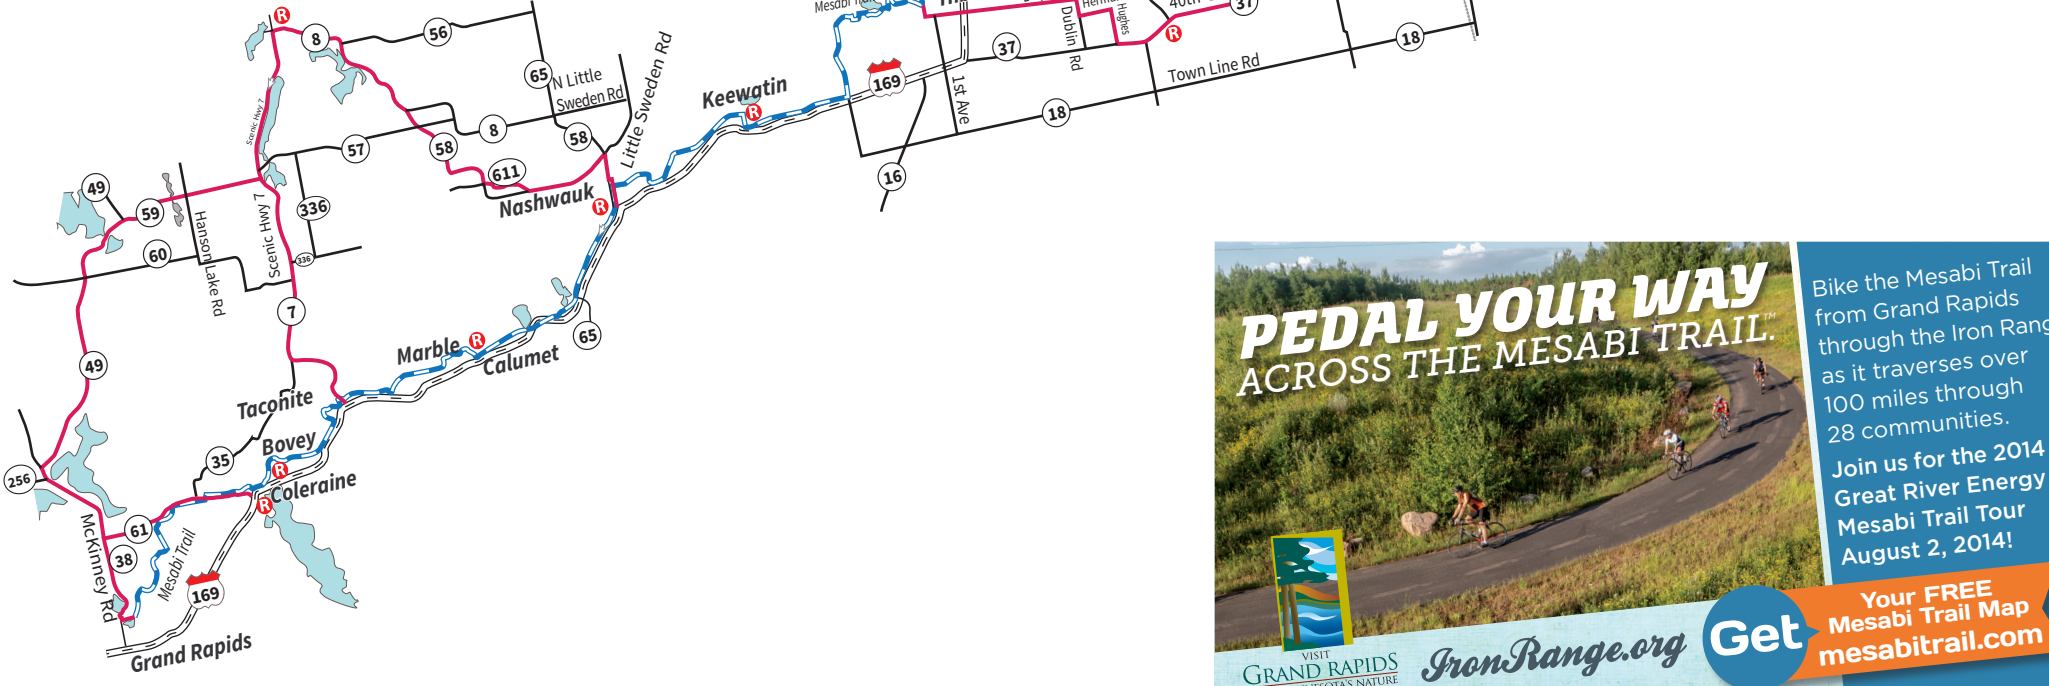

Mesabi Trail Towns

-  Mesabi Trail Information Center Visitors Center
-  Rest Areas
-  Mesabi Trail
-  Future Trail
- Road Routes**
-  Road Routes
-  Other Roads

PEDAL YOUR WAY
ACROSS THE MESABI TRAIL™

Bike the Mesabi Trail from Grand Rapids through the Iron Range as it traverses over 100 miles through 28 communities. Join us for the 2014 Great River Energy Mesabi Trail Tour August 2, 2014!